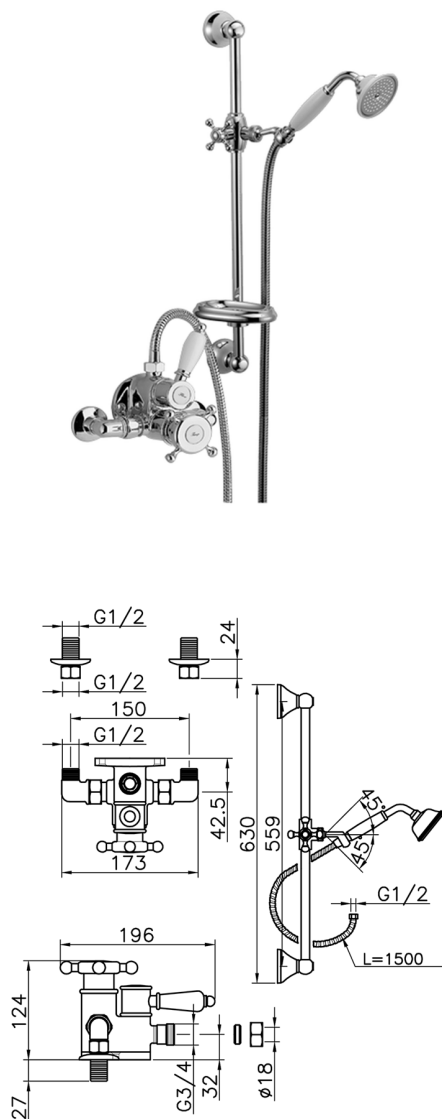

Thermostatic shower mixer with sliding bar VICTORIAN_190R.VT01H.

MODEL **190R.VT01H.**

Thermostatic shower mixer with sliding bar,56 cm
Sliding rail kit with sliding bracket,78 mm Classic
One Spray handshower,150 cm Brass flexible hose

AVAILABLE FINISHINGS

-  **AC** AC Satin Brushed Nickel
-  **AG** AG Antique Gold
-  **BA** BA Old Bronze
-  **CR** CR Chrome
-  **2W** 2W Brushed Gold

CHARACTERISTICS

Cartridge Spare Parts **24.04A.PP**
8x20 Plus P Thermostatic Valve