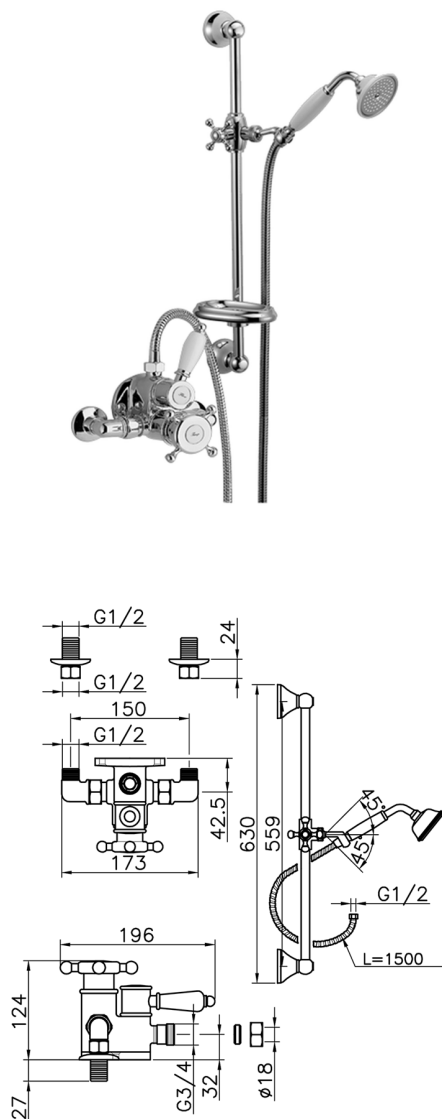

## Thermostatic shower mixer with sliding bar VICTORIAN\_190R.VT01H.

MODEL **190R.VT01H.**

Thermostatic shower mixer with sliding bar, 56 cm  
Sliding rail kit with sliding bracket, 78 mm Classic  
One Spray handshower, 150 cm Brass flexible hose

### AVAILABLE FINISHINGS

-  **AC** AC Satin Brushed Nickel
-  **AG** AG Antique Gold
-  **BA** BA Old Bronze
-  **CR** CR Chrome
-  **2W** 2W Brushed Gold

### CHARACTERISTICS

Cartridge Spare Parts **24.04A.PP**  
**8x20 Plus P Thermostatic Valve**