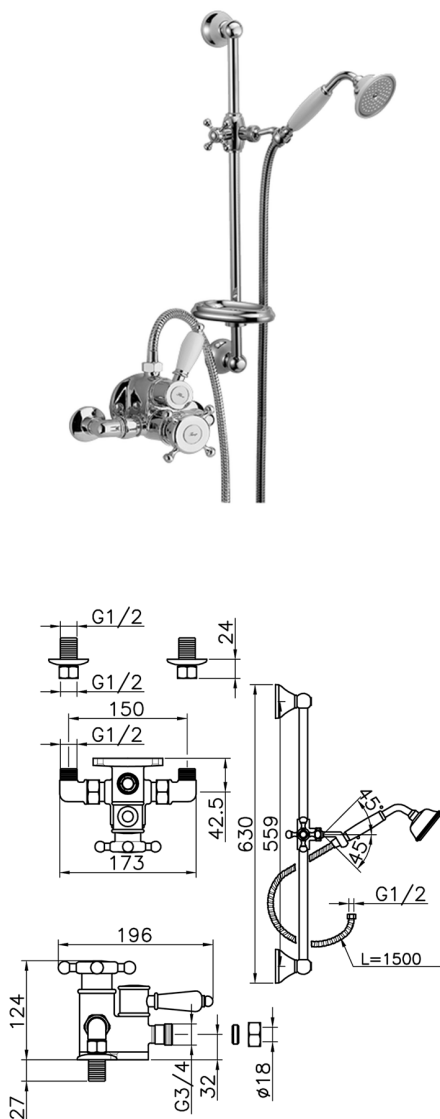

## Thermostatic shower mixer with sliding bar VICTORIAN\_190R.VT01H.

MODEL **190R.VT01H.**

Thermostatic shower mixer with sliding bar,56 cm  
Sliding rail kit with sliding bracket,78 mm Classic  
One Spray handshower,150 cm Brass flexible hose

### AVAILABLE FINISHINGS

-  **AC** AC Satin Brushed Nickel
-  **AG** AG Antique Gold
-  **BA** BA Old Bronze
-  **CR** CR Chrome
-  **2W** 2W Brushed Gold

### CHARACTERISTICS

Cartridge Spare Parts **24.04A.PP**  
**8x20 Plus P Thermostatic Valve**