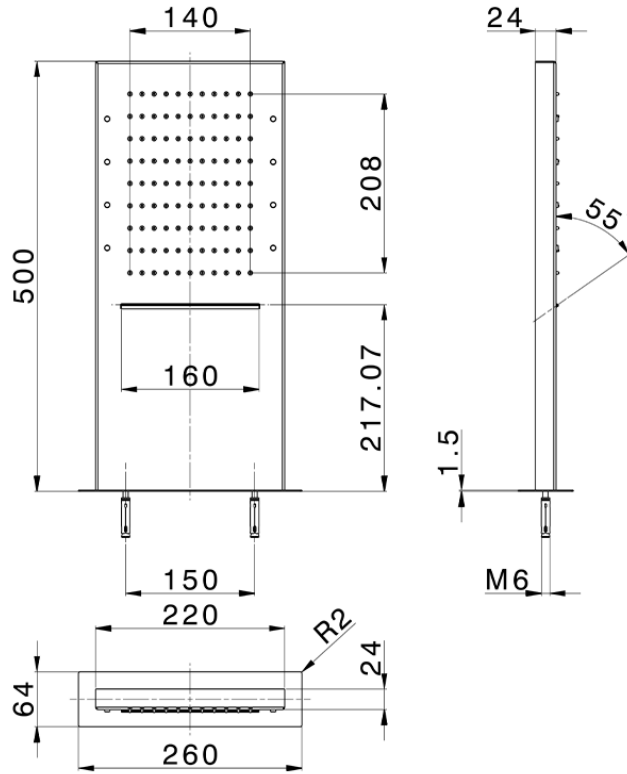

Rectangular wall-mounted showerhead ZEN_ZS1C0405

ZS1C0405

<https://en.huberitalia.com/rectangular-wall-mounted-showerhead-zen-zs1c0405>

2024-12-19