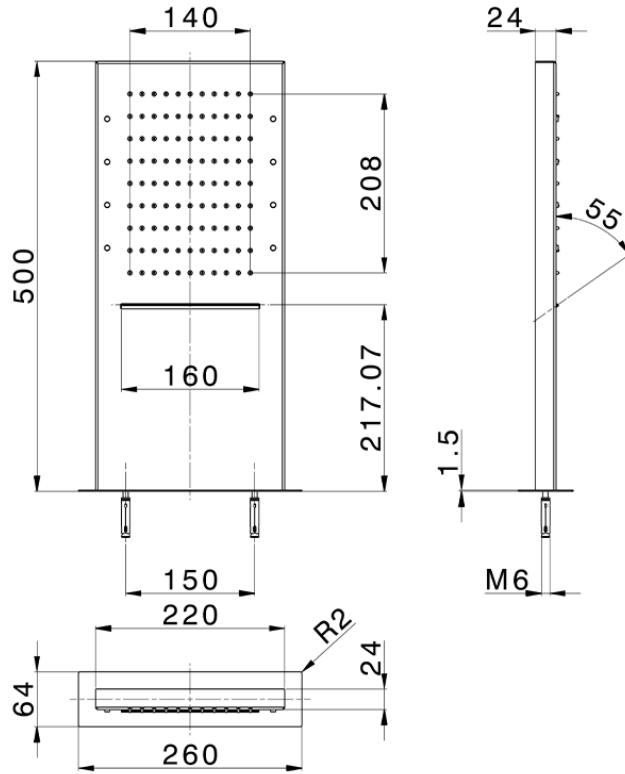

Rectangular wall-mounted showerhead ZEN\_ZS1C0405

ZS1C0405

<https://en.huberitalia.com/rectangular-wall-mounted-showerhead-zen-zs1c0405>

2024-12-18