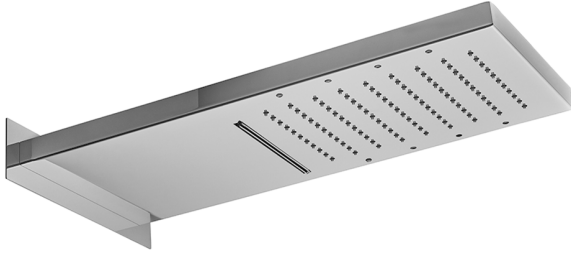

Rectangular wall-mounted showerhead ZEN_ZS1C0405

MODEL **ZS1C0405**

Rectangular wall-mounted showerhead, rain, waterfall and chromotherapy functions, built-in control included, Stainless Steel AISI 304

AVAILABLE FINISHINGS

-  **40** 40 Matt Black
-  **4Q** 4Q Matt White
-  **D1** D1 Brushed Inox
-  **D2** D2 Polished Inox

CHARACTERISTICS

2024-12-18