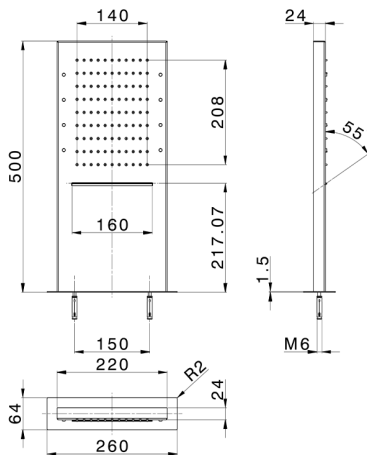

Rectangular wall-mounted showerhead ZEN_ZS1C0405

MODEL **ZS1C0405**

Rectangular wall-mounted showerhead, rain, waterfall and chromotherapy functions, built-in control included, Stainless Steel AISI 304

AVAILABLE FINISHINGS

- **40** 40 Matt Black
- **4Q** 4Q Matt White
- **D1** D1 Brushed Inox
- **D2** D2 Polished Inox

CHARACTERISTICS

2024-12-18