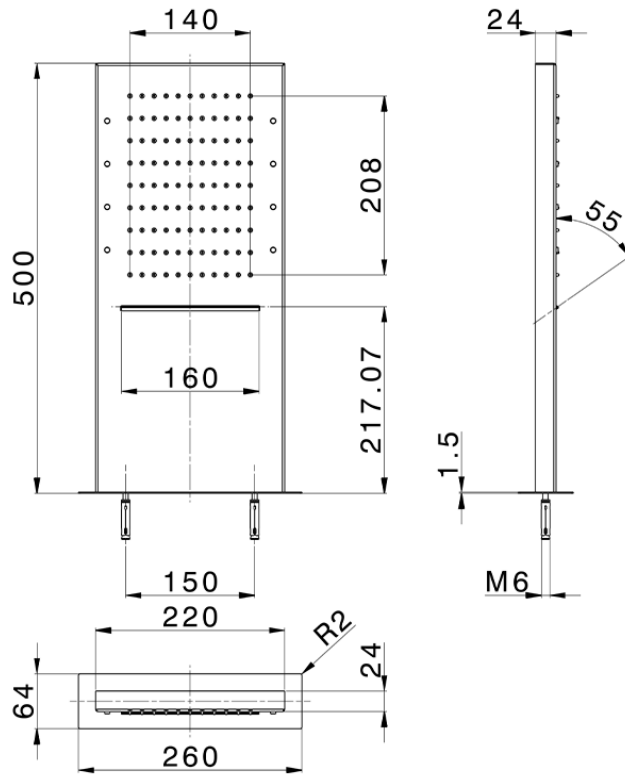

Rectangular wall-mounted showerhead ZEN_ZS1C0405

ZS1C0405

<https://en.huberitalia.com/rectangular-wall-mounted-showerhead-zen-zs1c0405>

2024-12-19