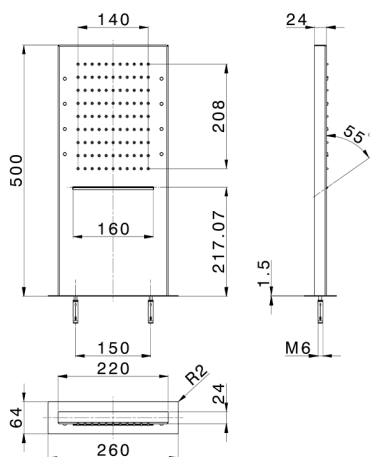

Rectangular wall-mounted showerhead ZEN_ZS1C0405

MODEL **ZS1C0405**

Rectangular wall-mounted showerhead, rain, waterfall and chromotherapy functions, built-in control included, Stainless Steel AISI 304

AVAILABLE FINISHINGS

- **40** 40 Matt Black
- **4Q** 4Q Matt White
- **D1** D1 Brushed Inox
- **D2** D2 Polished Inox

CHARACTERISTICS

2024-12-19