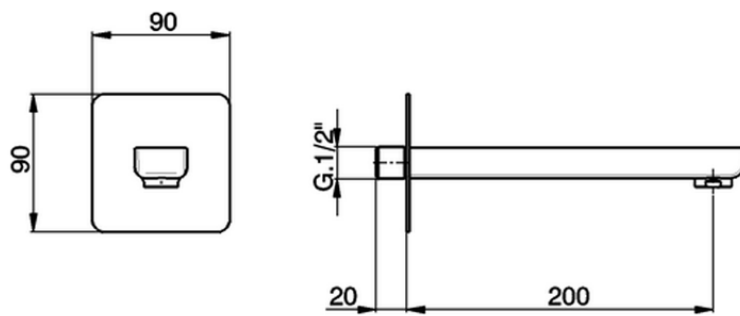

Filler spout SOFT_SF000240

SF000240

<https://en.huberitalia.com/filler-spout-soft-sf000240>

2026-06-26