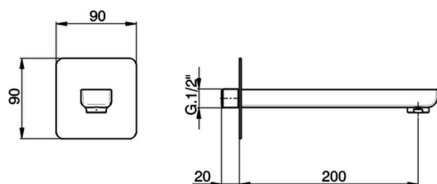

Filler spout SOFT_SF000240

MODEL **SF000240**

Filler spout, 200 mm length, 1/2" M connection

AVAILABLE FINISHINGS

CHARACTERISTICS

2026-06-13