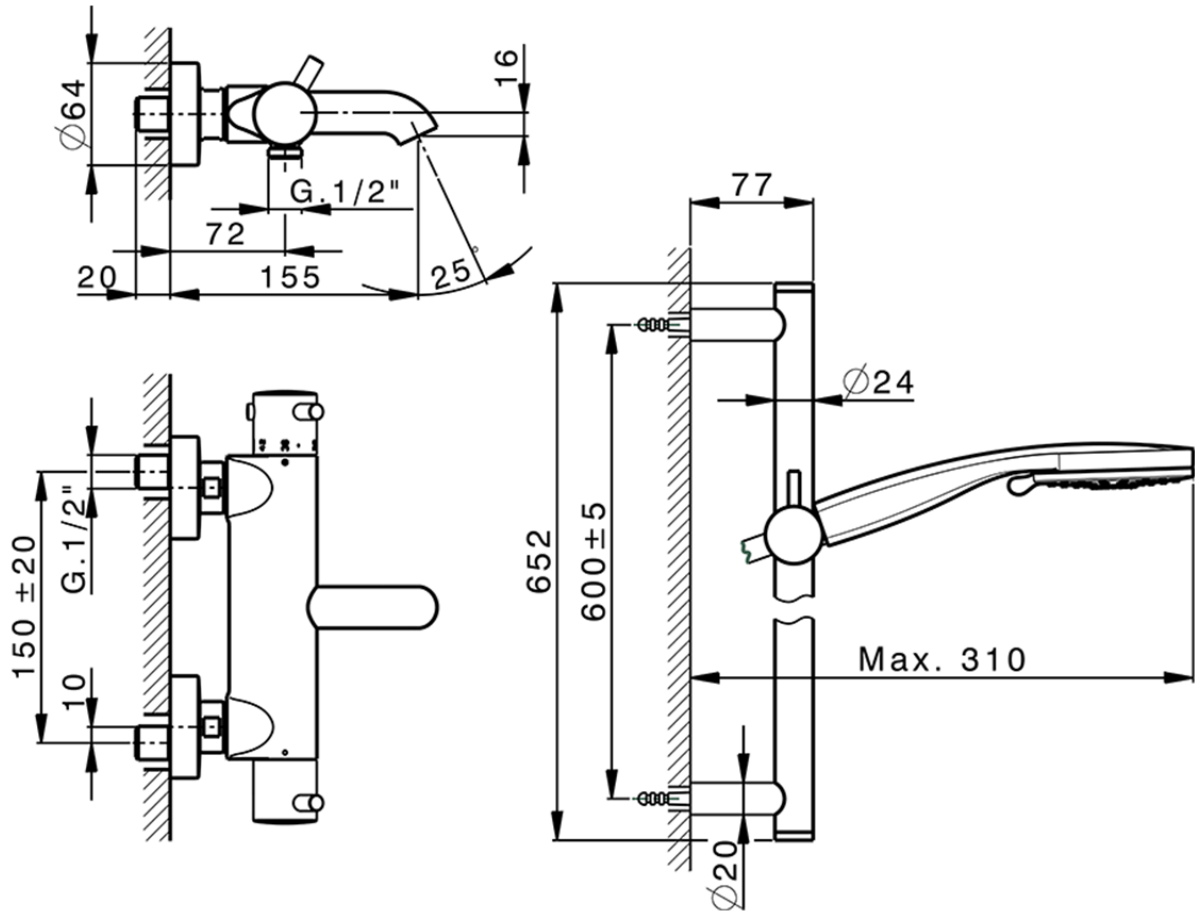

Thermostatic bath-shower mixer with sliding bar NUOVA KIRUNA\_K2S23016

K2S23016

<https://en.huberitalia.com/thermostatic-bath-shower-mixer-with-sliding-bar-nuova-kiruna-k2s23016>

2024-11-15