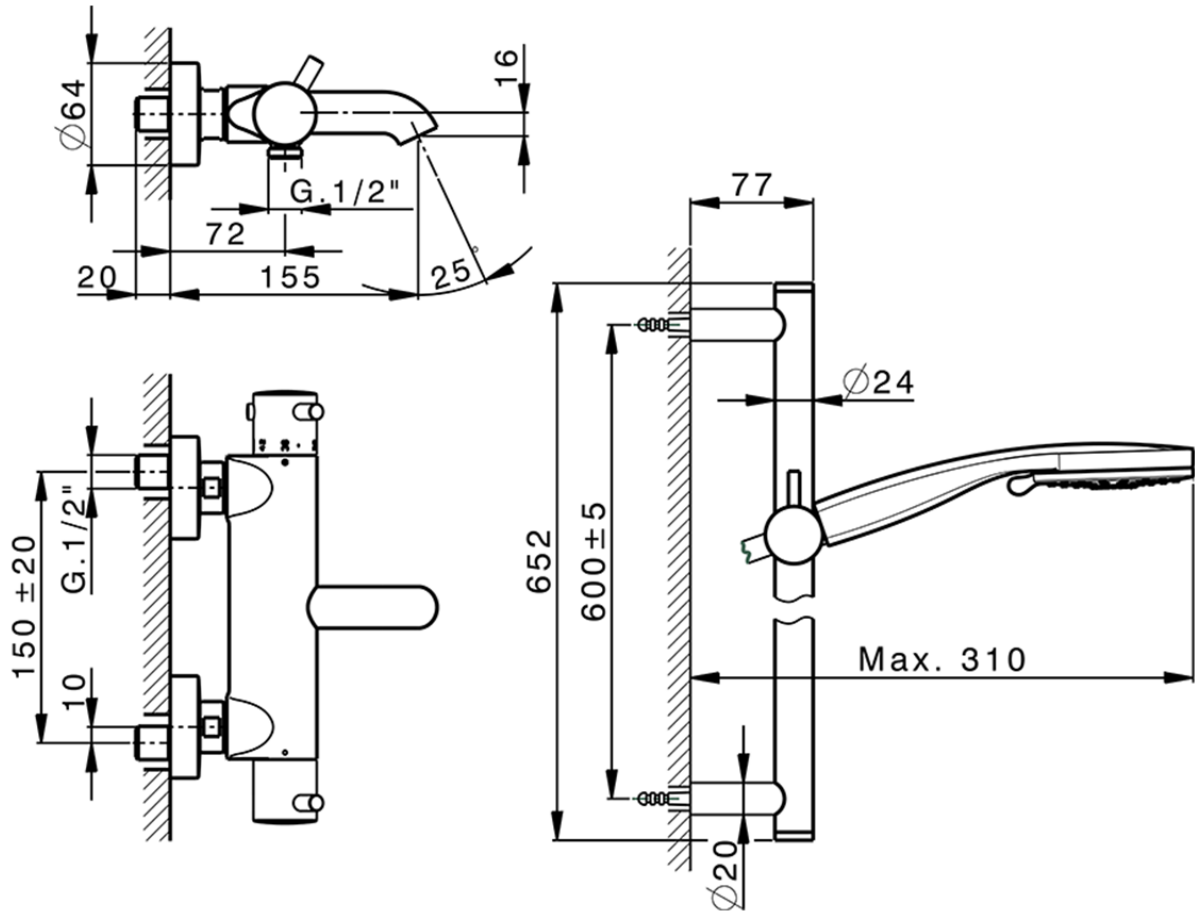

## Thermostatic bath-shower mixer with sliding bar NUOVA KIRUNA\_K2S23016

K2S23016

<https://en.huberitalia.com/thermostatic-bath-shower-mixer-with-sliding-bar-nuova-kiruna-k2s23016>

2024-11-15