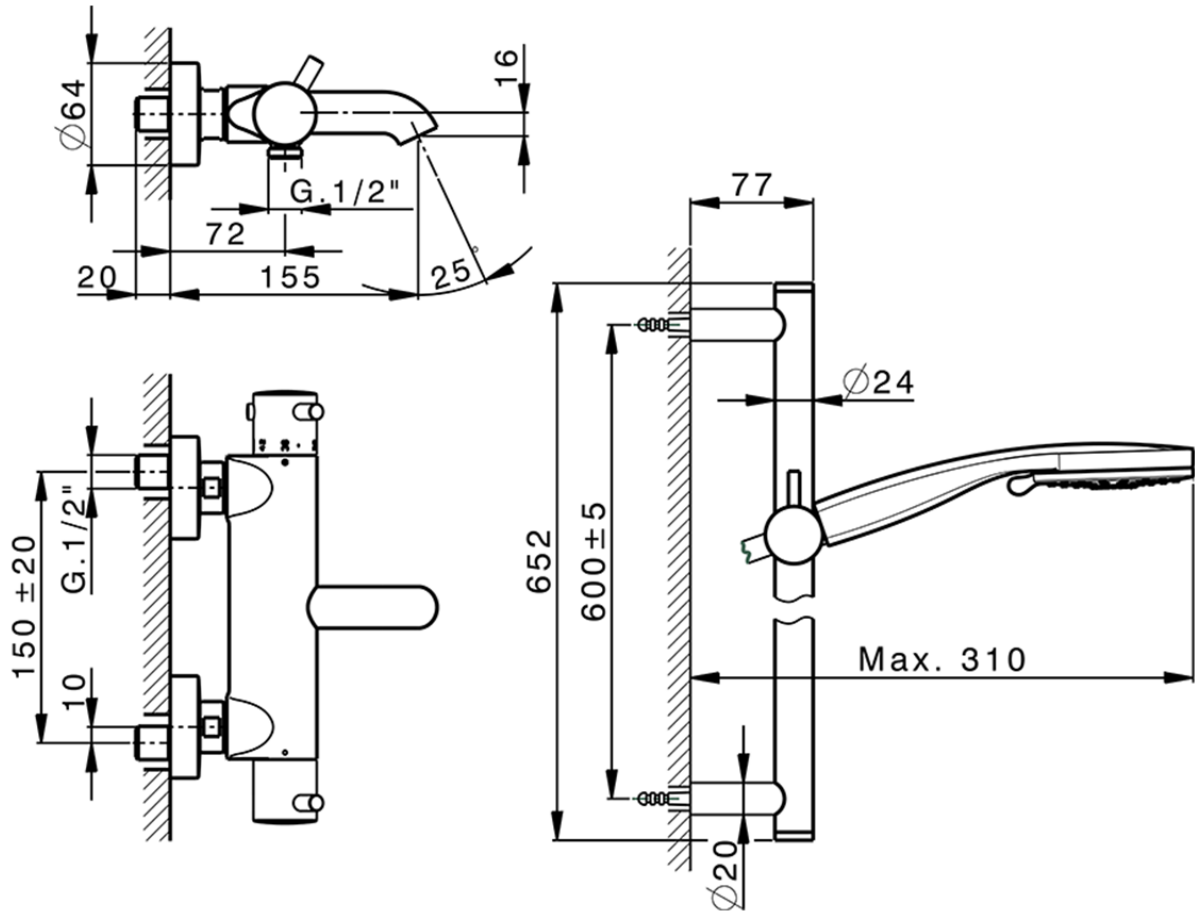

Thermostatic bath-shower mixer with sliding bar NUOVA KIRUNA_K2S23016

K2S23016

<https://en.huberitalia.com/thermostatic-bath-shower-mixer-with-sliding-bar-nuova-kiruna-k2s23016>

2024-11-15