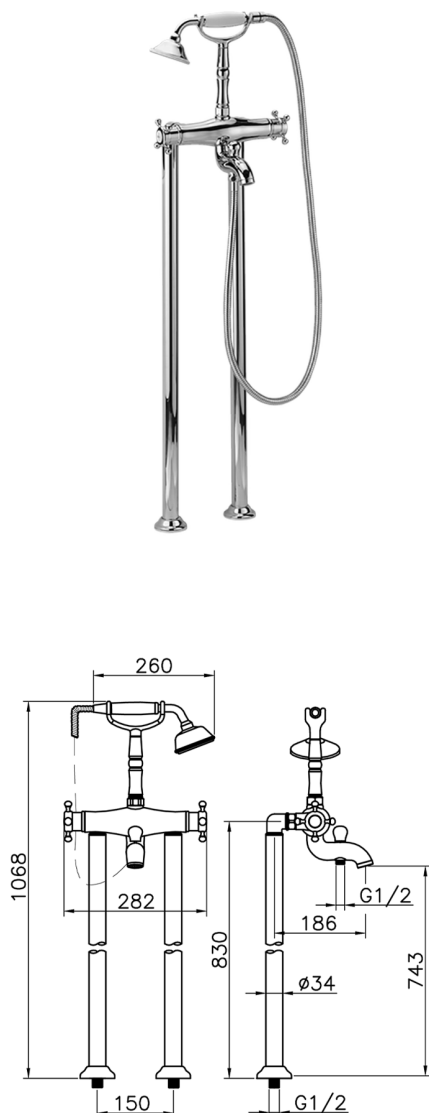

## Thermostatic floor-mounted bath mixer VICTORIAN\_VTT39010

MODEL **VTT39010**

Thermostatic floor-mounted bath mixer, handshower bracket, 78 mm Brass Classic One spray Handshower, 150 cm Brass flexible hose

### AVAILABLE FINISHINGS

-  **21** 21 Chrome
-  **27** 27 Old Bronze
-  **2A** 2A Satin Brushed Nickel
-  **2G** 2G Antique Gold
-  **2W** 2W Brushed Gold

### CHARACTERISTICS

Cartridge Spare Parts **24.04A.PP**  
**8x20 Plus P Thermostatic Valve**

## Thermostatic floor-mounted bath mixer VICTORIAN\_VTT39010

VTT39010

<https://en.huberitalia.com/thermostatic-floor-mounted-bath-mixer-victorian-vtt39010>

2024-12-22