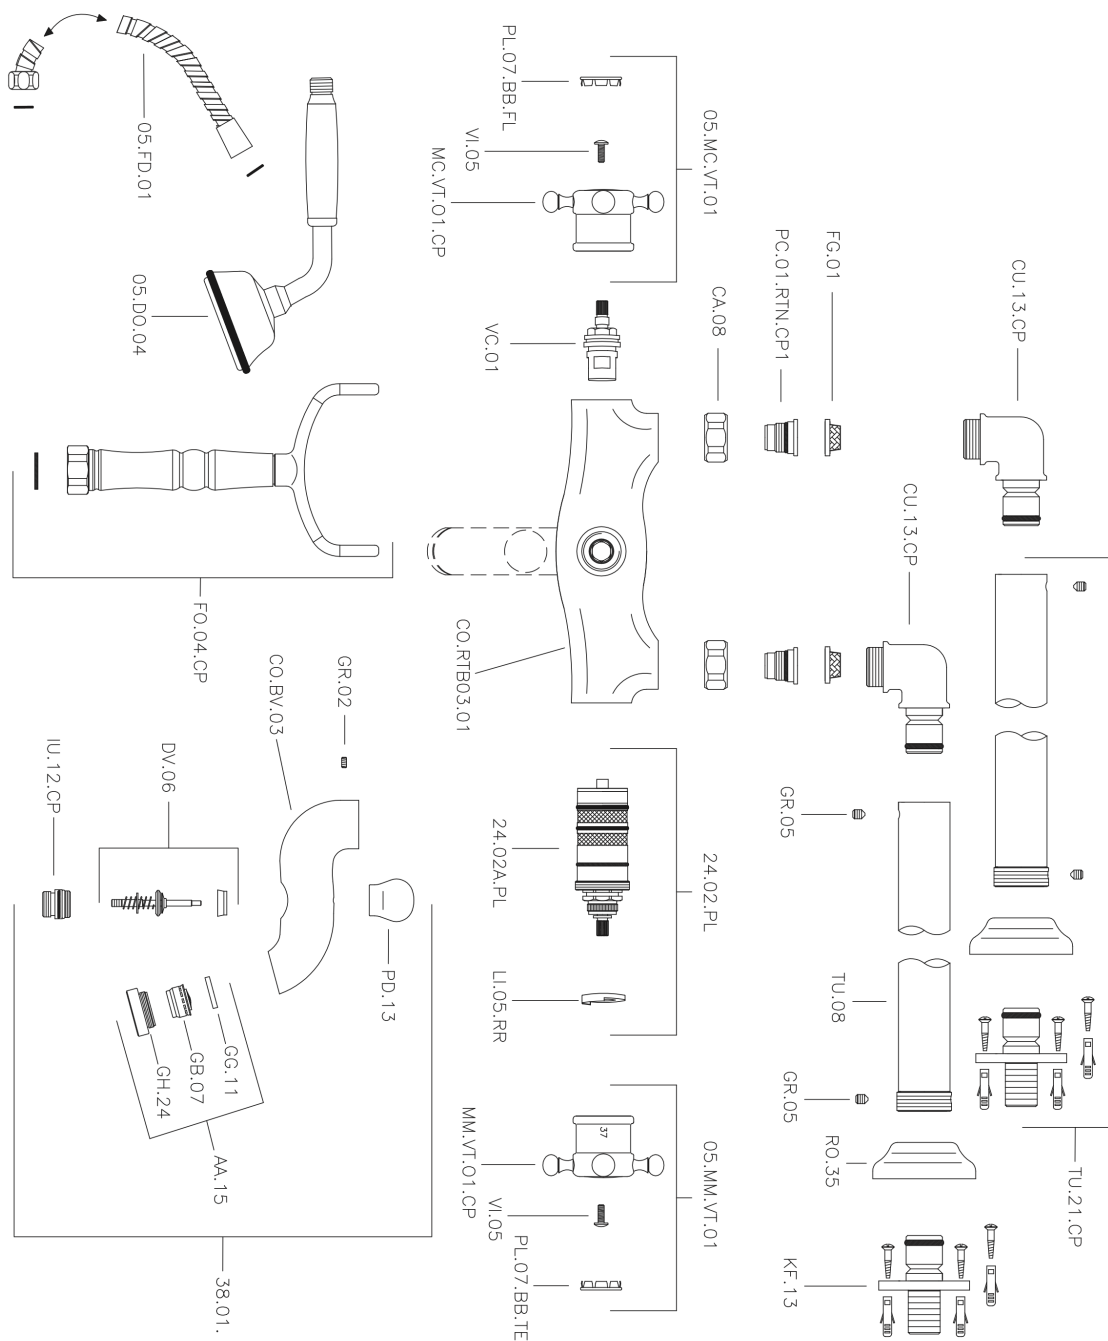

## Thermostatic floor-mounted bath mixer VICTORIAN\_VTT39010

MODEL **VTT39010**

Thermostatic floor-mounted bath mixer, handshower bracket, 78 mm Brass Classic One spray Handshower, 150 cm Brass flexible hose

### CHARACTERISTICS

Cartridge Spare Parts **24.04A.PP**  
**8x20 Plus P Thermostatic Valve**

## Thermostatic floor-mounted bath mixer VICTORIAN\_VTT39010

VTT39010

<https://en.huberitalia.com/thermostatic-floor-mounted-bath-mixer-victorian-vtt39010>

2024-12-22