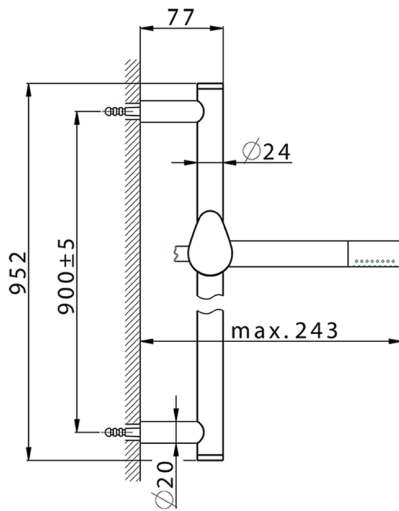

CHARACTERISTICS

2026-06-26