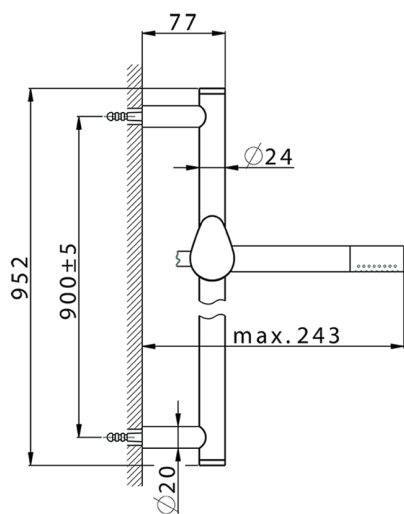

Slide rail shower set SHOWER_HC003111

MODEL **HC003111**

Slide rail shower set, 90 cm Brass slide bar Ø24 w/brass sliding bracket, Brass D.24mm minimalistic one spray handshower, 150 cm SUPREME smooth flexible hose

AVAILABLE FINISHINGS

- **21** 21 Chrome
- **40** 40 Matt Black
- **4Q** 4Q Matt White
- **6T** 6T Chrome/Matt Black

CHARACTERISTICS

2026-04-06