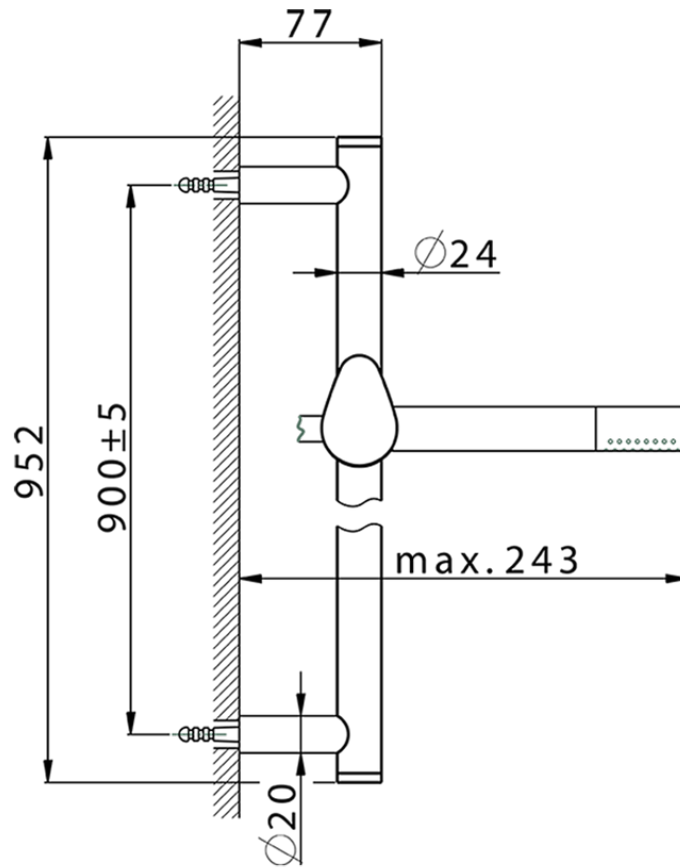

Slide rail shower set SHOWER_HC003111

HC003111

<https://en.huberitalia.com/slide-rail-shower-set-shower-hc003111>

2026-06-06