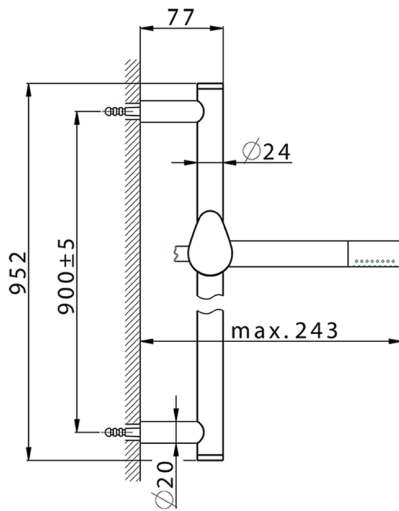

CHARACTERISTICS

2026-06-06