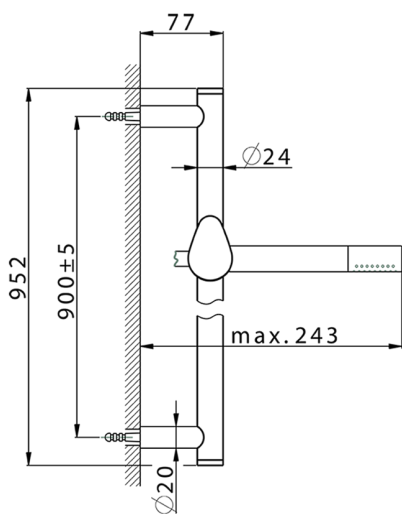

CHARACTERISTICS

2026-06-06