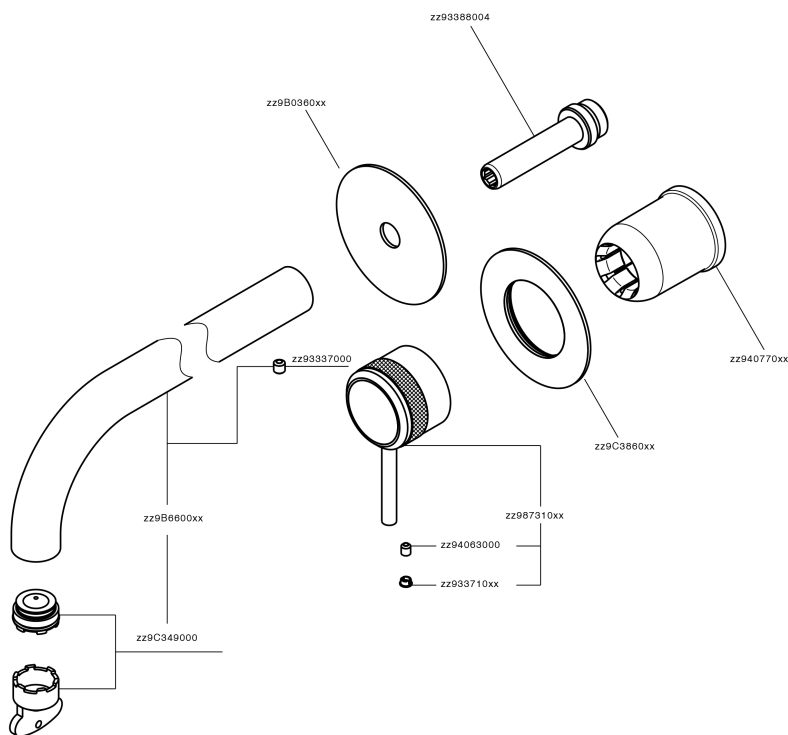

Exposed part for single lever washbasin valve CHRONOS_CR00551E

CR00551E

<https://en.huberitalia.com/exposed-part-for-single-lever-washbasin-valve-chronos-cr00551e>

Concealed single lever washbasin mixer Easy-Box CONCEALED_ZB002450

ZB002450

<https://en.huberitalia.com/concealed-single-lever-washbasin-mixer-easy-box-concealed-zb002450>

2024-12-22