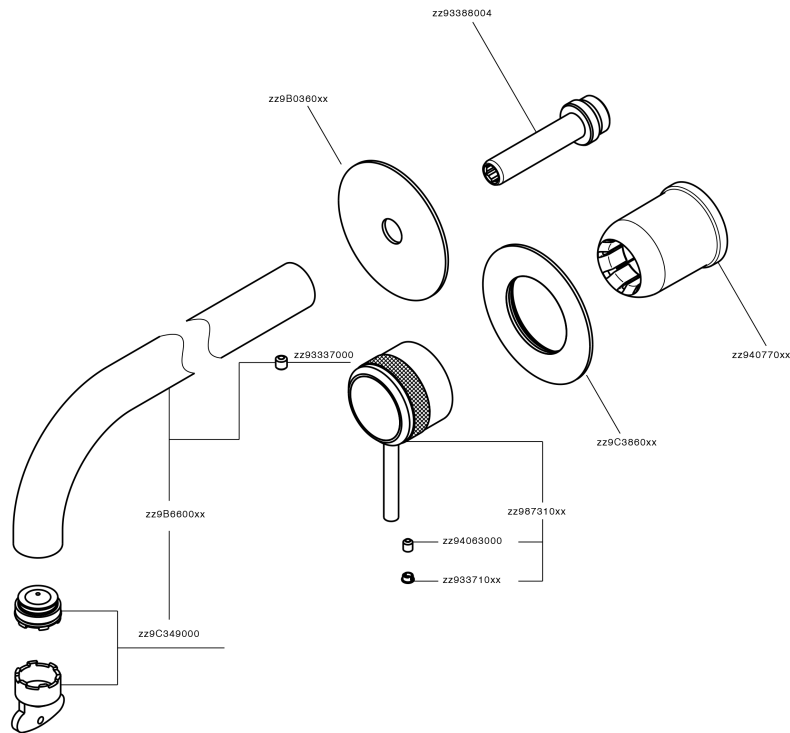

Exposed part for single lever washbasin valve CHRONOS_CR00551E

MODEL **CR00551E**

Exposed part for single lever washbasin valve, without concealed part, spout L.250 mm, for item Easy-Box ZB002450 and art. ZB025510

AVAILABLE FINISHINGS

-  **21** 21 Chrome
-  **2F** 2F Brushed Nickel
-  **2Q** 2Q Black Titanium

CHARACTERISTICS

Installation **Concealed**
 Required concealed parts **ZB002450**

Exposed part for single lever washbasin valve CHRONOS_CR00551E

CR00551E

<https://en.huberitalia.com/exposed-part-for-single-lever-washbasin-valve-chronos-cr00551e>

Concealed single lever washbasin mixer Easy-Box CONCEALED_ZB002450

MODEL **ZB002450**

Concealed single lever washbasin mixer
Easy-Box, with protection guard box, without trim kit

AVAILABLE FINISHINGS

CHARACTERISTICS

Concealed **1**
Cartridge Spare Parts **ZZ95409000**
35 mm Cartridge

Piastra/Plate/Plaque/Platte/Placa

2-3mm: XX 56-76

10mm: XX 48-68

EcoStop

EcoStop feature limits water flow to approximately 50% of maximum output with one point of resistance on setting. Push slightly past the middle stop only when full water output is required. This will save water up to 50%.