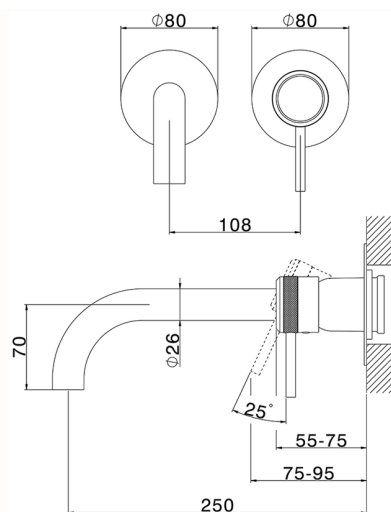

Exposed part for single lever washbasin valve CHRONOS_CR00551E

MODEL **CR00551E**

Exposed part for single lever washbasin valve, without concealed part, spout L.250 mm, for item Easy-Box ZB002450 and art. ZB025510

AVAILABLE FINISHINGS

-  **21** 21 Chrome
-  **2F** 2F Brushed Nickel
-  **2Q** 2Q Black Titanium

CHARACTERISTICS

Installation **Concealed**
 Required concealed parts **ZB002450**

Exposed part for single lever washbasin valve CHRONOS_CR00551E

CR00551E

<https://en.huberitalia.com/exposed-part-for-single-lever-washbasin-valve-chronos-cr00551e>

Concealed single lever washbasin mixer Easy-Box CONCEALED_ZB002450

MODEL **ZB002450**

Concealed single lever washbasin mixer
Easy-Box, with protection guard box, without trim kit

AVAILABLE FINISHINGS

CHARACTERISTICS

Concealed **1**
Cartridge Spare Parts **ZZ95409000**
35 mm Cartridge

Piastra/Plate/Plaque/Platte/Placa

2-3mm: XX 56-76

10mm: XX 48-68

EcoStop

EcoStop feature limits water flow to approximately 50% of maximum output with one point of resistance on setting. Push slightly past the middle stop only when full water output is required. This will save water up to 50%.