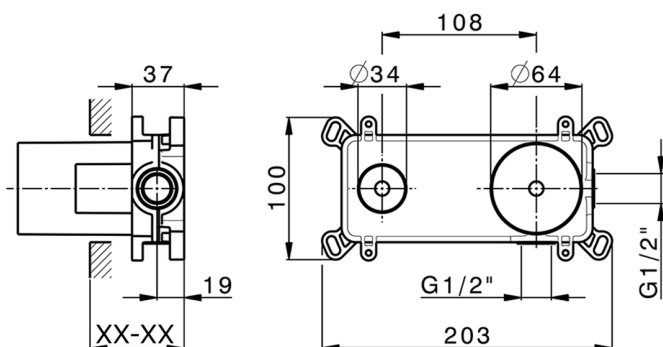

Exposed part for single lever washbasin valve CHRONOS_CR00551E

MODEL **CR00551E**

Exposed part for single lever washbasin valve, without concealed part, spout L.250 mm, for item Easy-Box ZB002450 and art. ZB025510

AVAILABLE FINISHINGS

-  **21** 21 Chrome
-  **2F** 2F Brushed Nickel
-  **2Q** 2Q Black Titanium

CHARACTERISTICS

Installation **Concealed**
 Required concealed parts **ZB002450**

Exposed part for single lever washbasin valve CHRONOS_CR00551E

CR00551E

<https://en.huberitalia.com/exposed-part-for-single-lever-washbasin-valve-chronos-cr00551e>

Concealed single lever washbasin mixer Easy-Box CONCEALED_ZB002450

MODEL **ZB002450**

Concealed single lever washbasin mixer
Easy-Box, with protection guard box, without trim kit

AVAILABLE FINISHINGS

CHARACTERISTICS

Concealed **1**
Cartridge Spare Parts **ZZ95409000**
35 mm Cartridge

Piastra/Plate/Plaque/Platte/Placa

2-3mm: XX 56-76

10mm: XX 48-68

EcoStop

EcoStop feature limits water flow to approximately 50% of maximum output with one point of resistance on setting. Push slightly past the middle stop only when full water output is required. This will save water up to 50%.