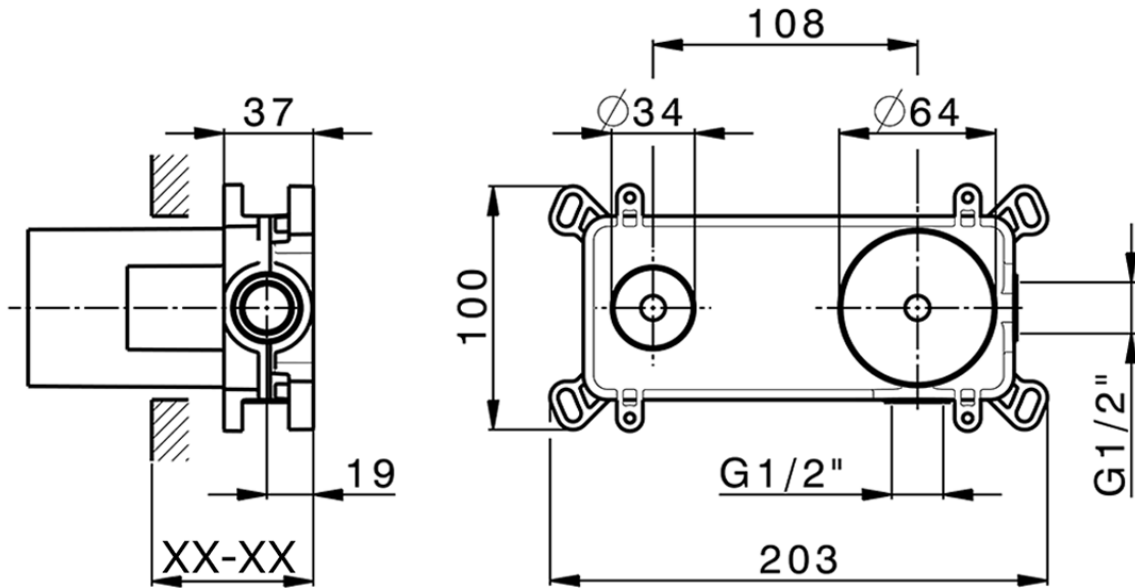

## Exposed part for single lever washbasin valve CHRONOS\_CR00551E

CR00551E

<https://en.huberitalia.com/exposed-part-for-single-lever-washbasin-valve-chronos-cr00551e>

Piastra/Plate/Plaque/Platte/Placa

2-3mm: XX 56-76

10mm: XX 48-68