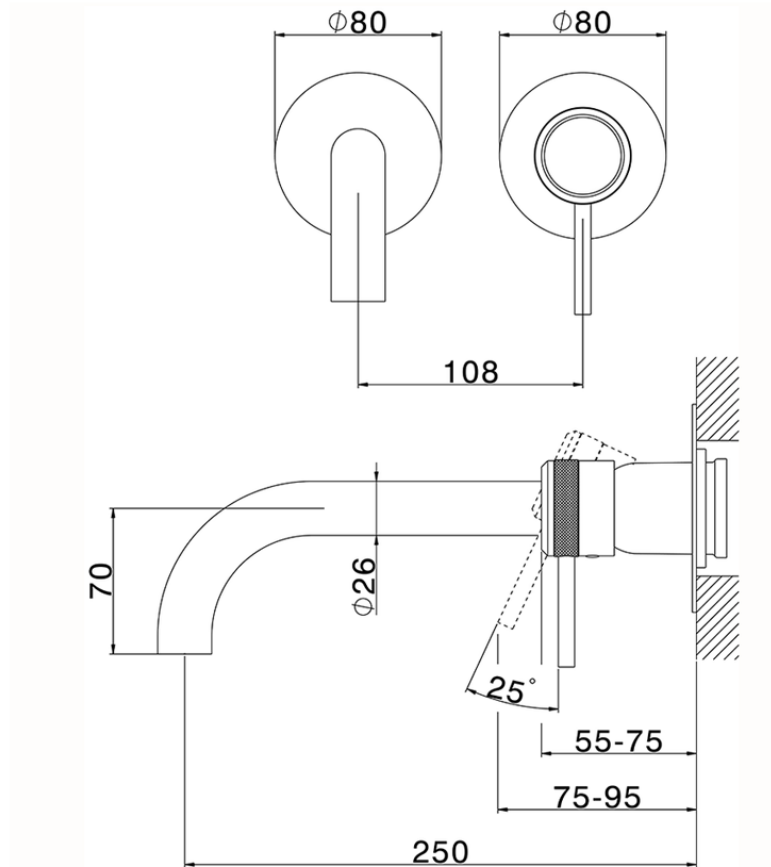

## Exposed part for single lever washbasin valve CHRONOS\_CR00551E

CR00551E

<https://en.huberitalia.com/exposed-part-for-single-lever-washbasin-valve-chronos-cr00551e>

Piastra/Plate/Plaque/Platte/Placa

2-3mm: XX 56-76

10mm: XX 48-68