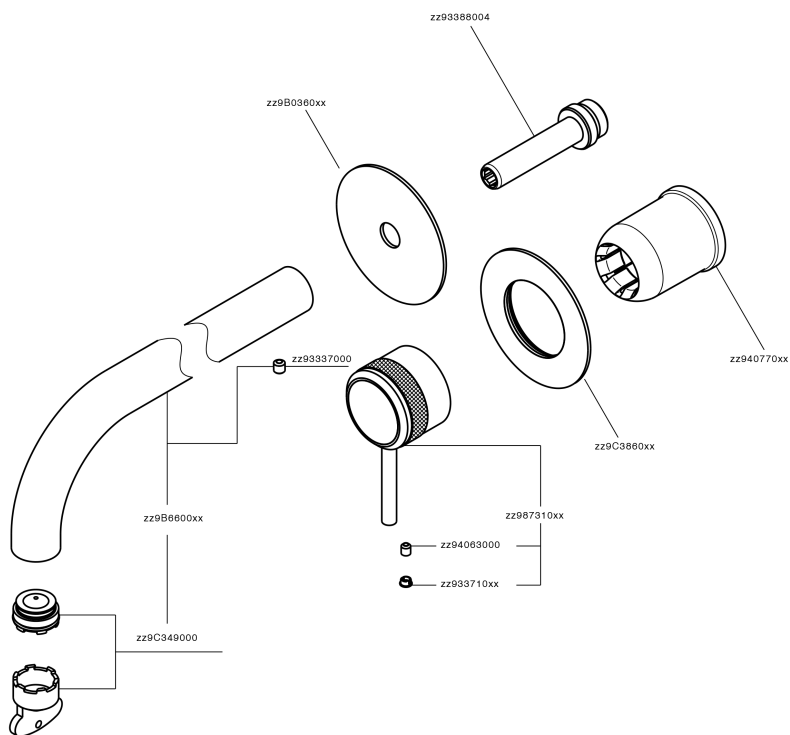

Exposed part for single lever washbasin valve CHRONOS_CR00551E

CR00551E

<https://en.huberitalia.com/exposed-part-for-single-lever-washbasin-valve-chronos-cr00551e>

Concealed single lever washbasin mixer Easy-Box CONCEALED_ZB002450

ZB002450

<https://en.huberitalia.com/concealed-single-lever-washbasin-mixer-easy-box-concealed-zb002450>

2024-12-04