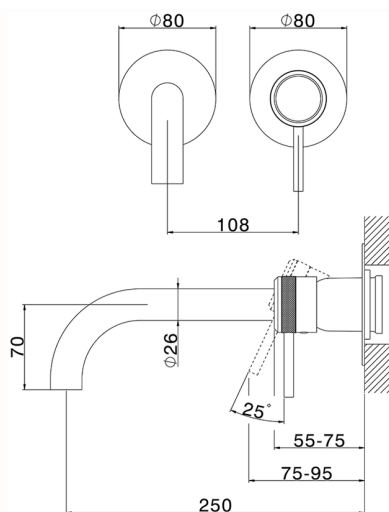

CHARACTERISTICS

Installation **Concealed**
Required concealed parts **ZB002450**