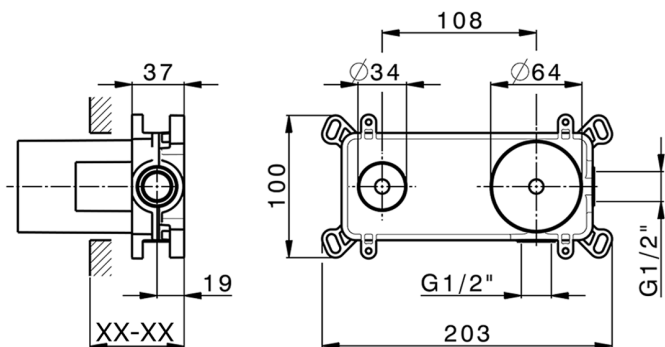

## Exposed part for single lever washbasin valve CHRONOS\_CR00551E

MODEL **CR00551E**

Exposed part for single lever washbasin valve, without concealed part, spout L.250 mm, for item Easy-Box ZB002450 and art. ZB025510

## Concealed single lever washbasin mixer Easy-Box CONCEALED\_ZB002450

MODEL **ZB002450**

Concealed single lever washbasin mixer  
Easy-Box, with protection guard box, without trim kit

AVAILABLE FINISHINGS

CHARACTERISTICS

Concealed **1**  
Cartridge Spare Parts **ZZ95409000**  
**35 mm Cartridge**

Piastra/Plate/Plaque/Platte/Placa

2-3mm: XX 56-76

10mm: XX 48-68