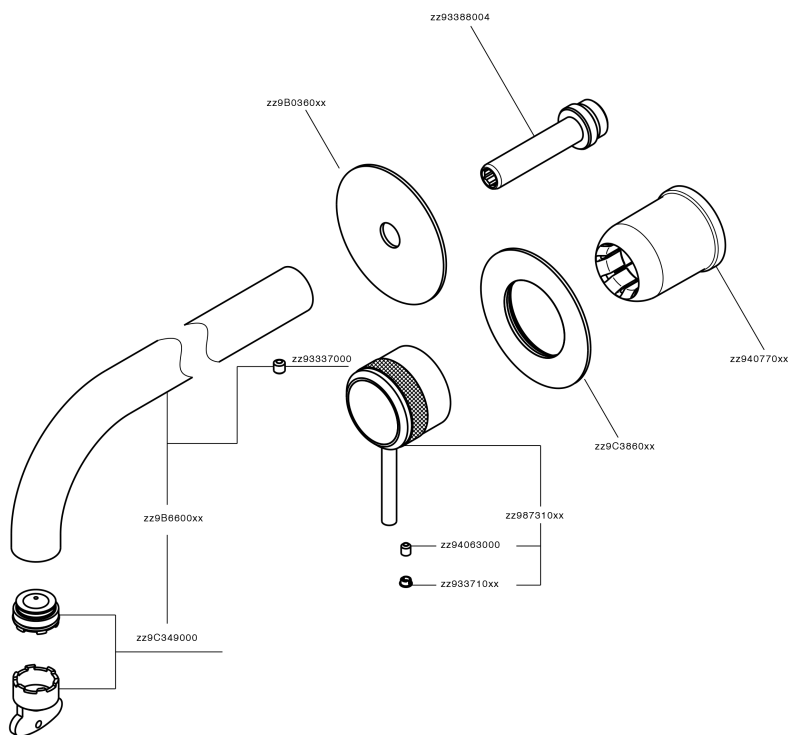

## Exposed part for single lever washbasin valve CHRONOS\_CR00551E

MODEL **CR00551E**

Exposed part for single lever washbasin valve, without concealed part, spout L.250 mm, for item Easy-Box ZB002450 and art. ZB025510

## Exposed part for single lever washbasin valve CHRONOS\_CR00551E

CR00551E

<https://en.huberitalia.com/exposed-part-for-single-lever-washbasin-valve-chronos-cr00551e>

## Concealed single lever washbasin mixer Easy-Box CONCEALED\_ZB002450

MODEL **ZB002450**

Concealed single lever washbasin mixer  
Easy-Box, with protection guard box, without trim kit

AVAILABLE FINISHINGS

CHARACTERISTICS

Concealed **1**  
Cartridge Spare Parts **ZZ95409000**  
**35 mm Cartridge**

Piastra/Plate/Plaque/Platte/Placa

2-3mm: XX 56-76

10mm: XX 48-68