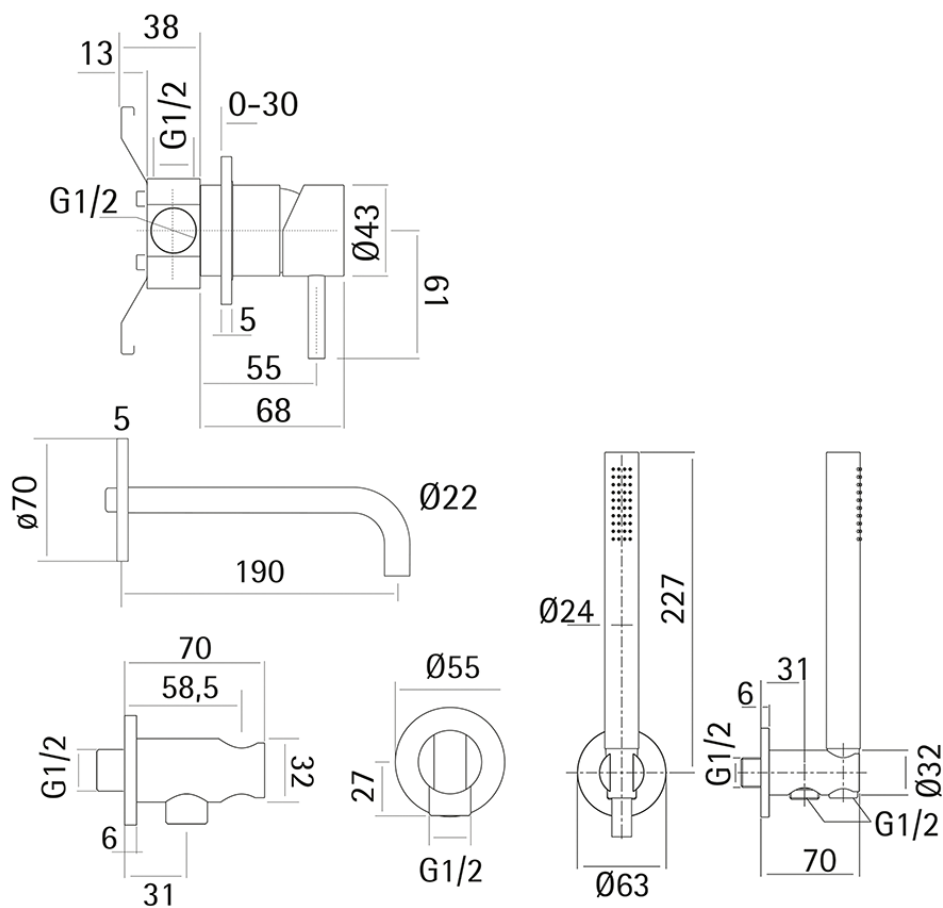

Concealed single lever bath mixer LYNOX_LX001101

LX001101

<https://en.huberitalia.com/concealed-single-lever-bath-mixer-lynnox-lx001101>

2024-12-18