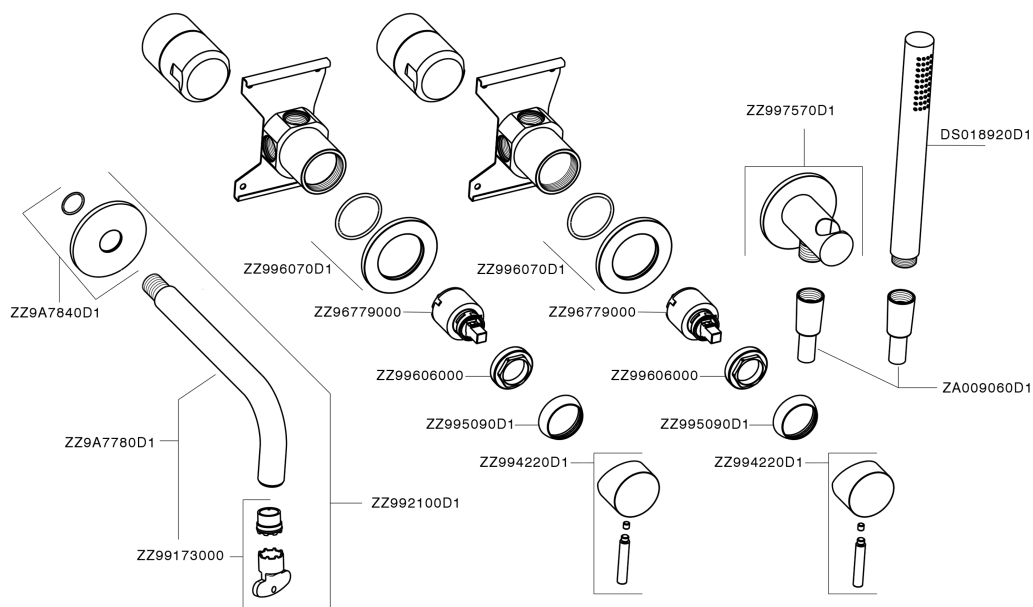

Concealed single lever bath mixer LYNOX_LX001101

LX001101

<https://en.huberitalia.com/concealed-single-lever-bath-mixer-lynnox-lx001101>

2024-12-18