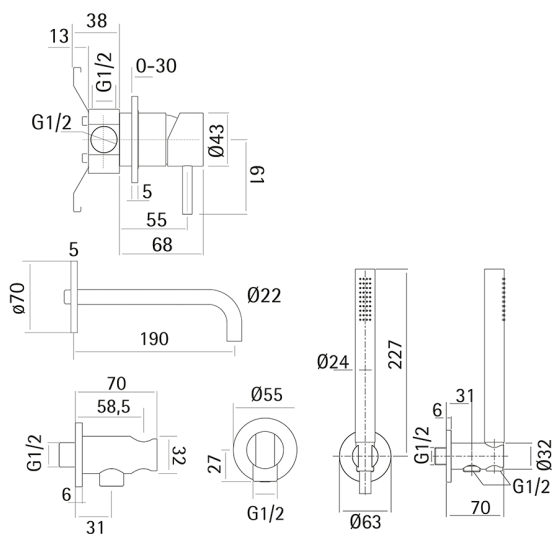

Concealed single lever bath mixer LYNOX_LX001101

MODEL **LX001101**

Concealed single lever bath mixer, automatic diverter, D.22 mm INOX minimalistic one spray handshower, deck mounted spout, Innox AISI 316L

AVAILABLE FINISHINGS

D1 D1 Brushed Inox

CHARACTERISTICS

Cartridge Spare Parts **ZZ96779000**

Concealed single lever bath mixer LYNOX_LX001101

LX001101

<https://en.huberitalia.com/concealed-single-lever-bath-mixer-lynnox-lx001101>