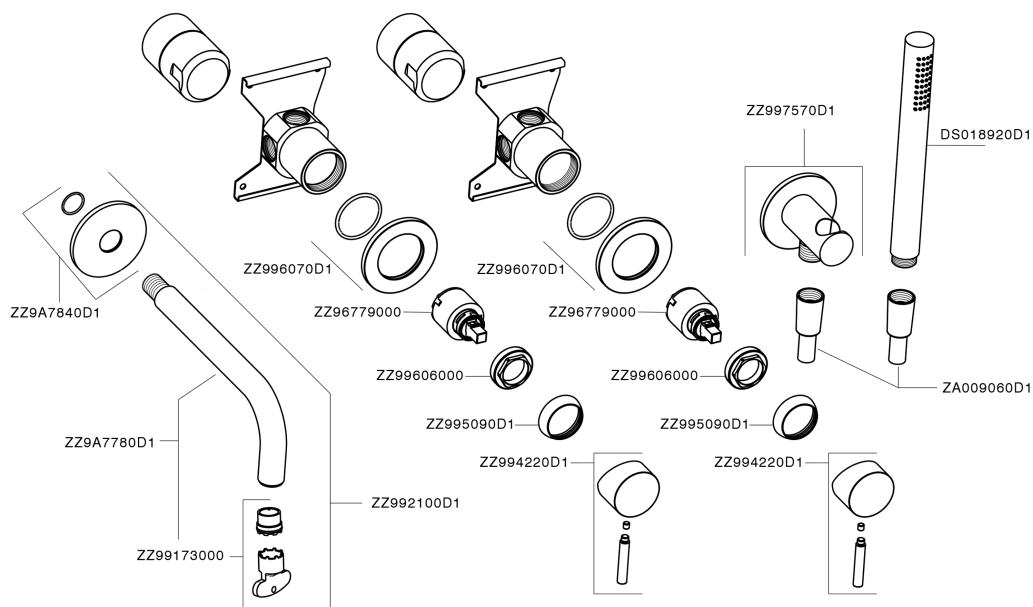

Concealed single lever bath mixer LYNOX_LX001101

MODEL **LX001101**

Concealed single lever bath mixer, automatic diverter, D.22 mm INOX minimalistic one spray handshower, deck mounted spout, Innox AISI 316L

AVAILABLE FINISHINGS

D1 D1 Brushed Inox

CHARACTERISTICS

Cartridge Spare Parts **ZZ96779000**

Concealed single lever bath mixer LYNOX_LX001101

LX001101

<https://en.huberitalia.com/concealed-single-lever-bath-mixer-lynnox-lx001101>