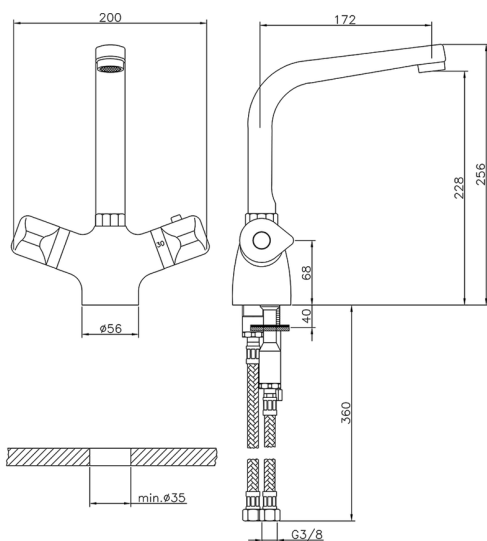

## Thermostatic sink mixer CLINIC&TECHNICAL\_CLT65010

MODEL **CLT65010**

Thermostatic sink mixer, without pop-up waste, swivel spout, G.3/8" stainless steel flexible hose

AVAILABLE FINISHINGS

**21** 21 Chrome

CHARACTERISTICS

Cartridge Spare Parts **24.04A.PP**

**8x20 Plus P Thermostatic Valve**