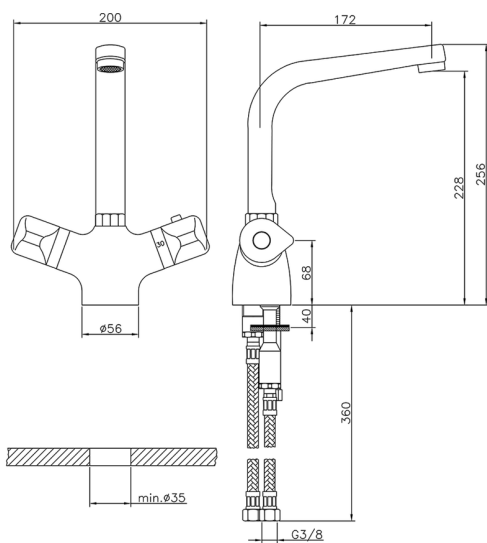

Thermostatic sink mixer CLINIC&TECHNICAL_CLT65010

MODEL **CLT65010**

Thermostatic sink mixer, without pop-up waste, swivel spout, G.3/8" stainless steel flexible hose

AVAILABLE FINISHINGS

21 21 Chrome

CHARACTERISTICS

Cartridge Spare Parts **24.04A.PP**

8x20 Plus P Thermostatic Valve

Thermostatic

The Huber thermostatic is your personal water manager, helping you to handle, control and save water and energy.

2026-06-13