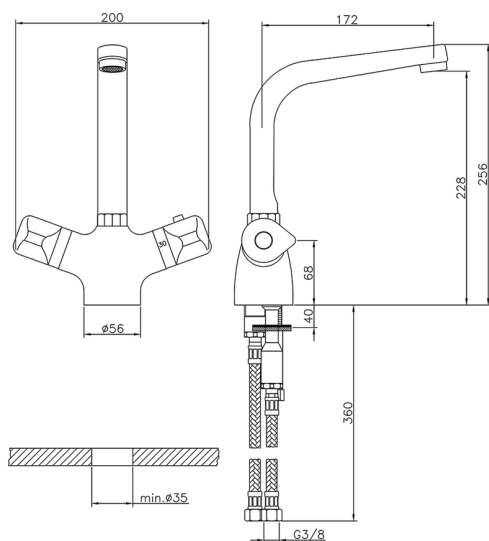

Thermostatic sink mixer CLINIC&TECHNICAL_CLT65010

MODEL **CLT65010**

Thermostatic sink mixer, without pop-up waste, swivel spout, G.3/8" stainless steel flexible hose

AVAILABLE FINISHINGS

21 21 Chrome

CHARACTERISTICS

Cartridge Spare Parts **24.04A.PP**

8x20 Plus P Thermostatic Valve

Thermostatic

The Huber thermostatic is your personal water manager, helping you to handle, control and save water and energy.

2026-04-06