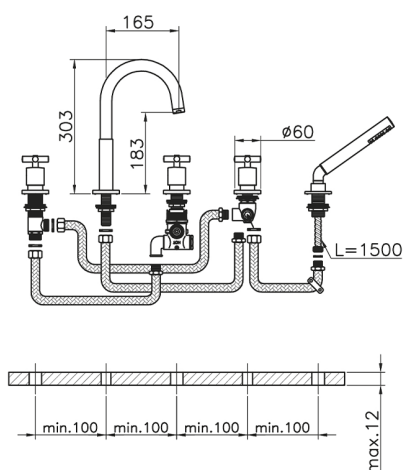

Thermostatic deck-mounted 5-hole mixer SUITE_SUT78010

MODEL **SUT78010**

Thermostatic deck-mounted 5-hole mixer, 2-outlet deviasstop cartridge, ABS 27 mm minimalistic one spray handshower, 150 cm pull-out brass flexible hose

AVAILABLE FINISHINGS

-  **21** 21 Chrome
-  **40** 40 Matt Black
-  **2F** 2F Brushed Nickel
-  **2W** 2W Brushed Gold

CHARACTERISTICS

Cartridge Spare Parts **24.04A.PP**
8x20 Plus P Thermostatic Valve

Thermostatic