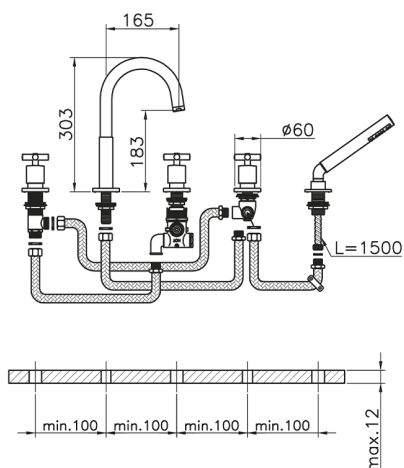

Thermostatic deck-mounted 5-hole mixer SUITE_SUT78010

MODEL **SUT78010**

Thermostatic deck-mounted 5-hole mixer, 2-outlet deviasstop cartridge, ABS 27 mm minimalistic one spray handshower, 150 cm pull-out brass flexible hose

AVAILABLE FINISHINGS

-  **21** 21 Chrome
-  **40** 40 Matt Black
-  **2F** 2F Brushed Nickel
-  **2W** 2W Brushed Gold

CHARACTERISTICS

Cartridge Spare Parts **24.04A.PP**
8x20 Plus P Thermostatic Valve

Thermostatic