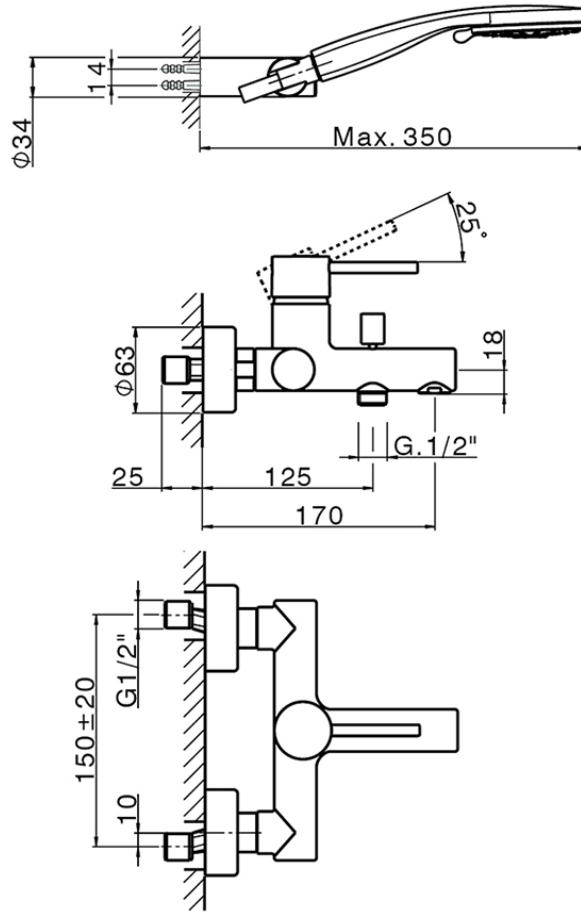

Single lever bath mixer, shower set NUOVA KIRUNA_K2000120

K2000120

<https://en.huberitalia.com/single-lever-bath-mixer-shower-set-nuova-kiruna-k2000120>

2026-04-08