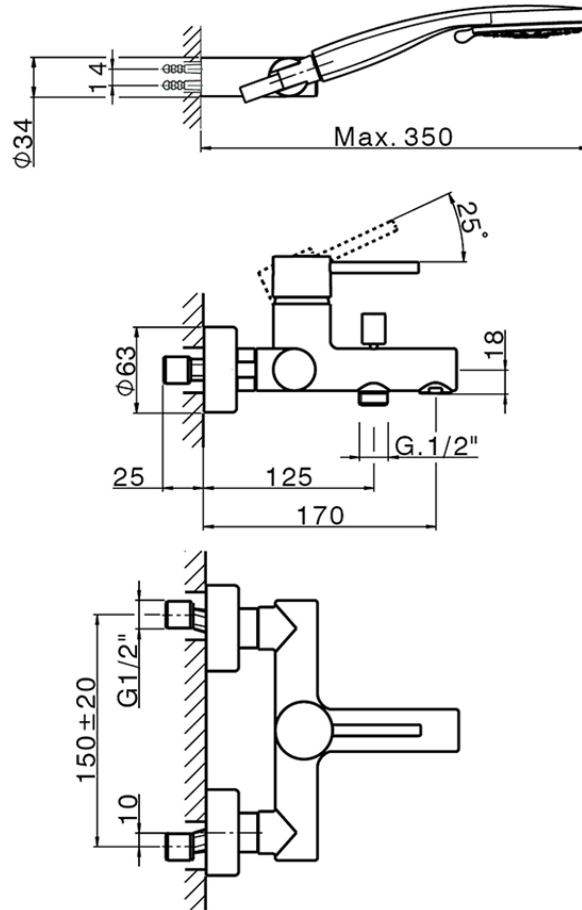

Single lever bath mixer, shower set NUOVA KIRUNA_K2000120

K2000120

<https://en.huberitalia.com/single-lever-bath-mixer-shower-set-nuova-kiruna-k2000120>

2026-02-24