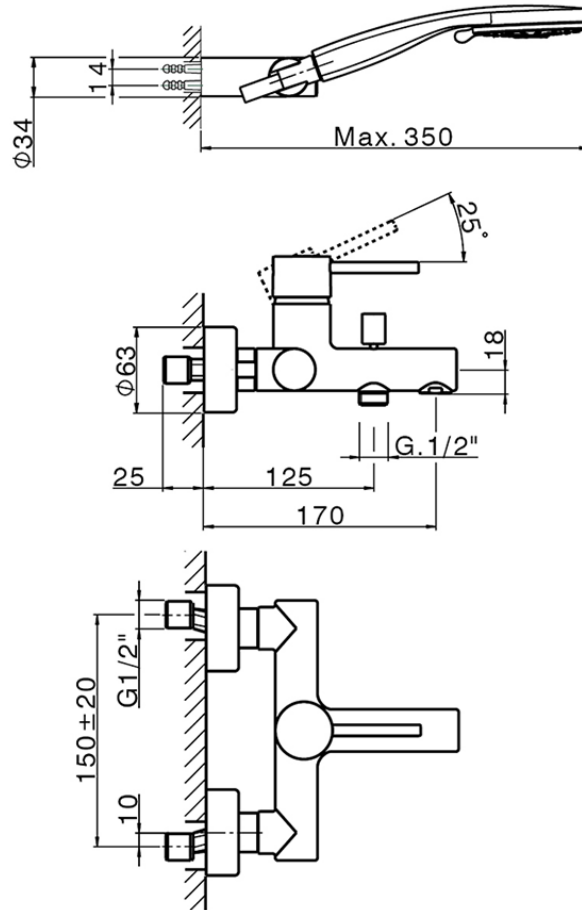

Single lever bath mixer, shower set NUOVA KIRUNA_K2000120

K2000120

<https://en.huberitalia.com/single-lever-bath-mixer-shower-set-nuova-kiruna-k2000120>

2026-06-26