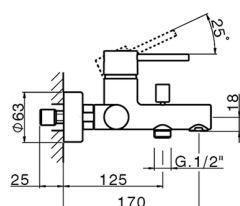

AVAILABLE FINISHINGS

- **21** 21 Chrome
- **26** 26 Old Copper
- **2F** 2F Brushed Nickel
- **2W** 2W Brushed Gold
- **40** 40 Matt Black
- **4Q** 4Q Matt White

CHARACTERISTICS

Cartridge Spare Parts **ZZ95435000**

35 mm Cartridge

EcoStop

EcoStop feature limits water flow to approximately 50% of maximum output with one point of resistance on setting. Push slightly past the middle stop only when full water output is required. This will save water up to 50%.