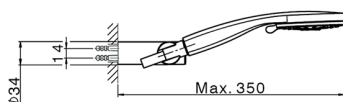

Single lever bath mixer, shower set NUOVA KIRUNA_K2000120

MODEL **K2000120**

Single lever bath mixer, shower set, wall mounted adjustable handshower bracket, 3 sprays handshower, 150 cm PVC Flexible Hose

AVAILABLE FINISHINGS

-  **21** 21 Chrome
-  **26** 26 Old Copper
-  **2F** 2F Brushed Nickel
-  **2W** 2W Brushed Gold
-  **40** 40 Matt Black
-  **4Q** 4Q Matt White

CHARACTERISTICS

Cartridge Spare Parts **ZZ95435000**

35 mm Cartridge

EcoStop

EcoStop feature limits water flow to approximately 50% of maximum output with one point of resistance on setting. Push slightly past the middle stop only when full water output is required. This will save water up to 50%.