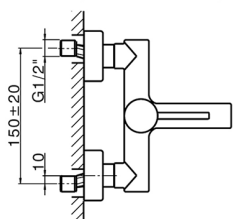

Single lever bath mixer, shower set NUOVA KIRUNA_K2000120

MODEL **K2000120**

Single lever bath mixer, shower set, wall mounted adjustable handshower bracket, 3 sprays handshower, 150 cm PVC Flexible Hose

AVAILABLE FINISHINGS

-  **21** 21 Chrome
-  **26** 26 Old Copper
-  **2F** 2F Brushed Nickel
-  **2W** 2W Brushed Gold
-  **40** 40 Matt Black
-  **4Q** 4Q Matt White

CHARACTERISTICS

Cartridge Spare Parts **ZZ95435000**

35 mm Cartridge

EcoStop

EcoStop feature limits water flow to approximately 50% of maximum output with one point of resistance on setting. Push slightly past the middle stop only when full water output is required. This will save water up to 50%.