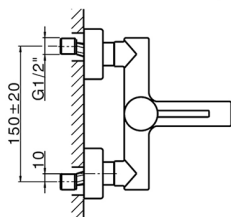

Single lever bath mixer, shower set NUOVA KIRUNA_K2000120

MODEL **K2000120**

Single lever bath mixer, shower set, wall mounted adjustable handshower bracket, 3 sprays handshower, 150 cm PVC Flexible Hose

AVAILABLE FINISHINGS

-  **21** 21 Chrome
-  **26** 26 Old Copper
-  **2F** 2F Brushed Nickel
-  **2W** 2W Brushed Gold
-  **40** 40 Matt Black
-  **4Q** 4Q Matt White

CHARACTERISTICS

Cartridge Spare Parts **ZZ95435000**

35 mm Cartridge

EcoStop

EcoStop feature limits water flow to approximately 50% of maximum output with one point of resistance on setting. Push slightly past the middle stop only when full water output is required. This will save water up to 50%.