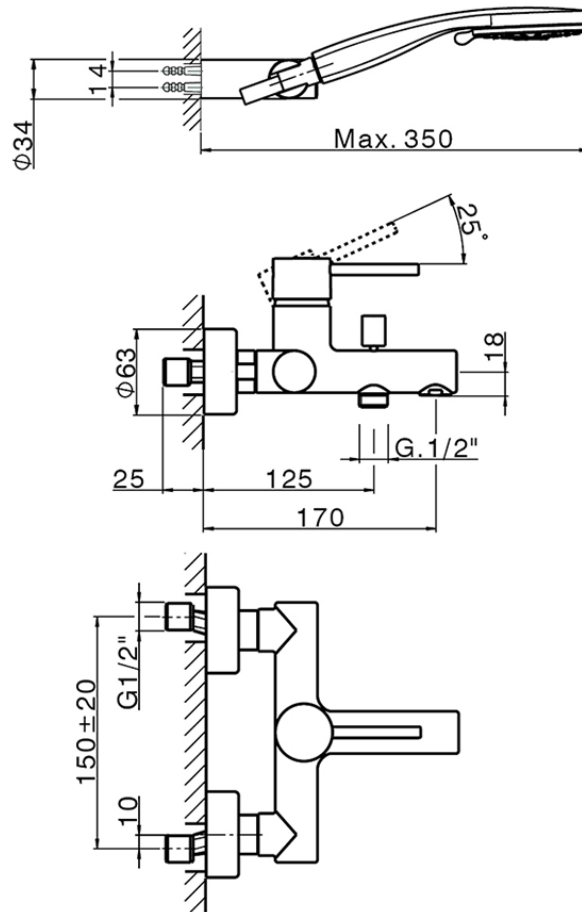

Single lever bath mixer, shower set NUOVA KIRUNA_K2000120

K2000120

<https://en.huberitalia.com/single-lever-bath-mixer-shower-set-nuova-kiruna-k2000120>

2026-06-06