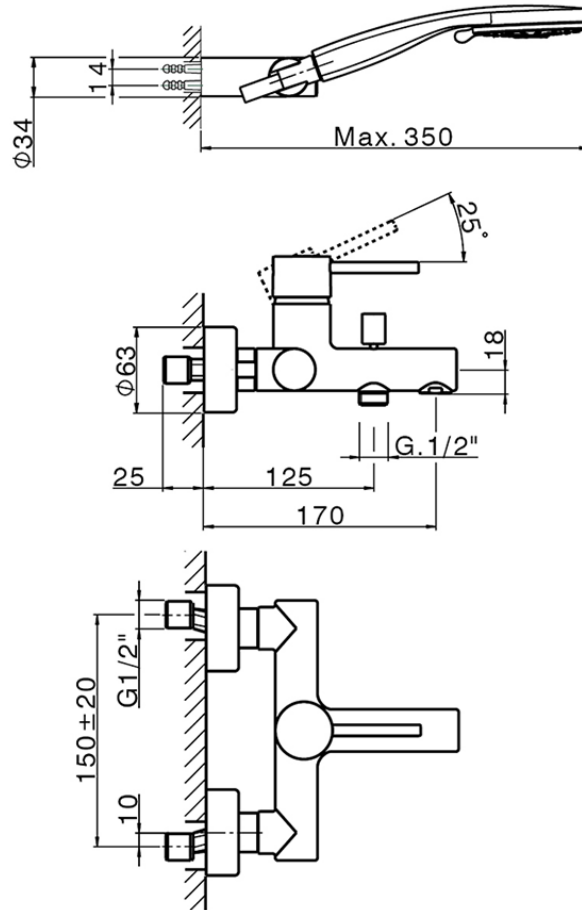

Single lever bath mixer, shower set NUOVA KIRUNA\_K2000120

K2000120

<https://en.huberitalia.com/single-lever-bath-mixer-shower-set-nuova-kiruna-k2000120>

2026-04-12