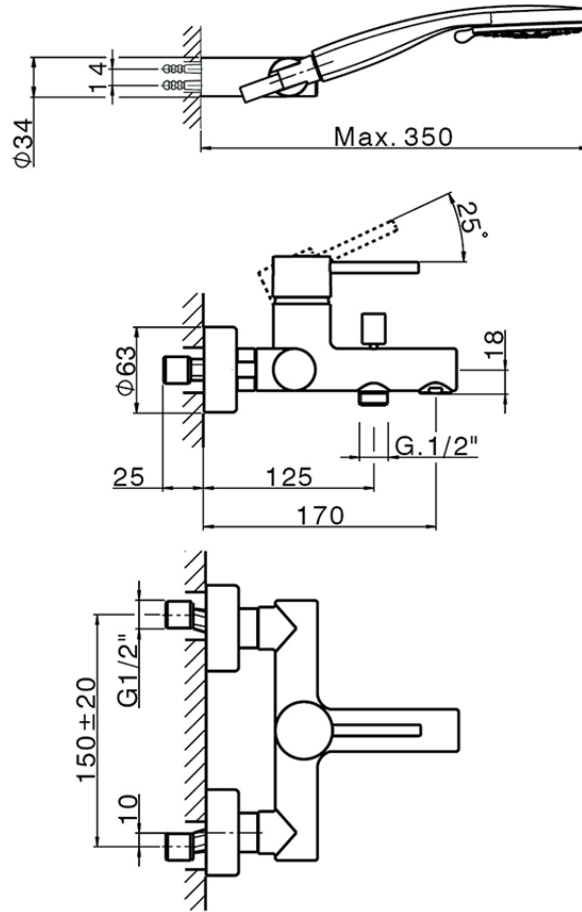

Single lever bath mixer, shower set NUOVA KIRUNA_K2000120

K2000120

<https://en.huberitalia.com/single-lever-bath-mixer-shower-set-nuova-kiruna-k2000120>

2026-05-16