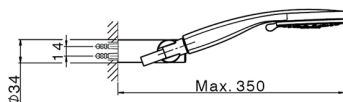

AVAILABLE FINISHINGS

- **21** 21 Chrome
- **26** 26 Old Copper
- **2F** 2F Brushed Nickel
- **2W** 2W Brushed Gold
- **40** 40 Matt Black
- **4Q** 4Q Matt White

CHARACTERISTICS

Cartridge Spare Parts **ZZ95435000**

35 mm Cartridge

EcoStop

EcoStop feature limits water flow to approximately 50% of maximum output with one point of resistance on setting. Push slightly past the middle stop only when full water output is required. This will save water up to 50%.