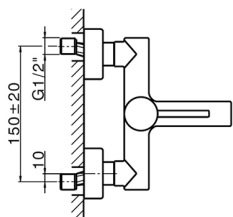

## Single lever bath mixer, shower set NUOVA KIRUNA\_K2000120

MODEL **K2000120**

Single lever bath mixer, shower set, wall mounted adjustable handshower bracket, 3 sprays handshower, 150 cm PVC Flexible Hose

### CHARACTERISTICS

Cartridge Spare Parts **ZZ95435000**

**35 mm Cartridge**