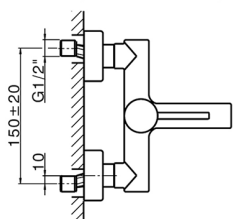

## Single lever bath mixer, shower set NUOVA KIRUNA\_K2000120

MODEL **K2000120**

Single lever bath mixer, shower set, wall mounted adjustable handshower bracket, 3 sprays handshower, 150 cm PVC Flexible Hose

### CHARACTERISTICS

Cartridge Spare Parts **ZZ95435000**

**35 mm Cartridge**