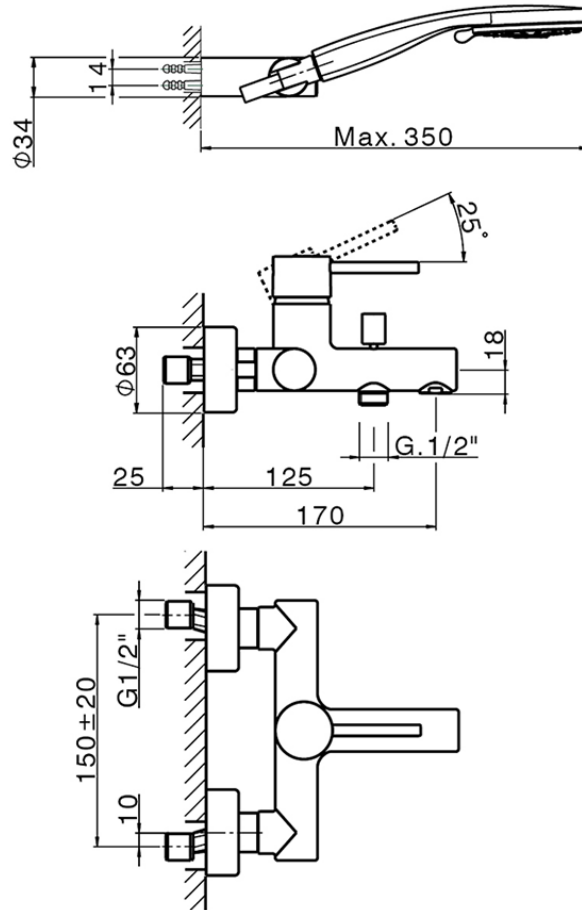

## Single lever bath mixer, shower set NUOVA KIRUNA\_K2000120

K2000120

<https://en.huberitalia.com/single-lever-bath-mixer-shower-set-nuova-kiruna-k2000120>

2026-04-06