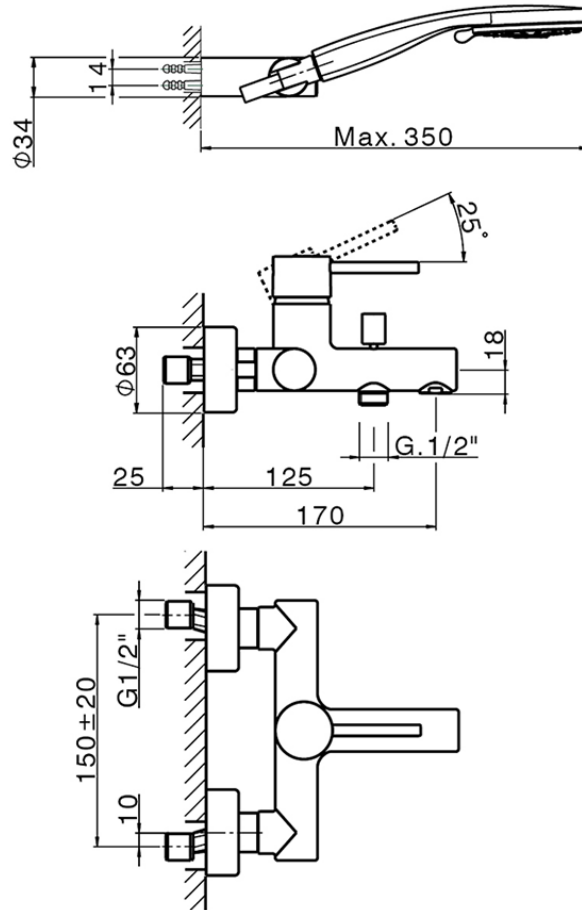

## Single lever bath mixer, shower set NUOVA KIRUNA\_K2000120

K2000120

<https://en.huberitalia.com/single-lever-bath-mixer-shower-set-nuova-kiruna-k2000120>

2026-05-16