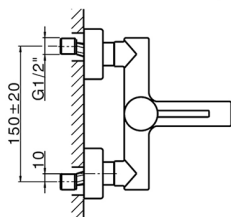

## Single lever bath mixer, shower set NUOVA KIRUNA\_K2000120

MODEL **K2000120**

Single lever bath mixer, shower set, wall mounted adjustable handshower bracket, 3 sprays handshower, 150 cm PVC Flexible Hose

### CHARACTERISTICS

Cartridge Spare Parts **ZZ95435000**

**35 mm Cartridge**