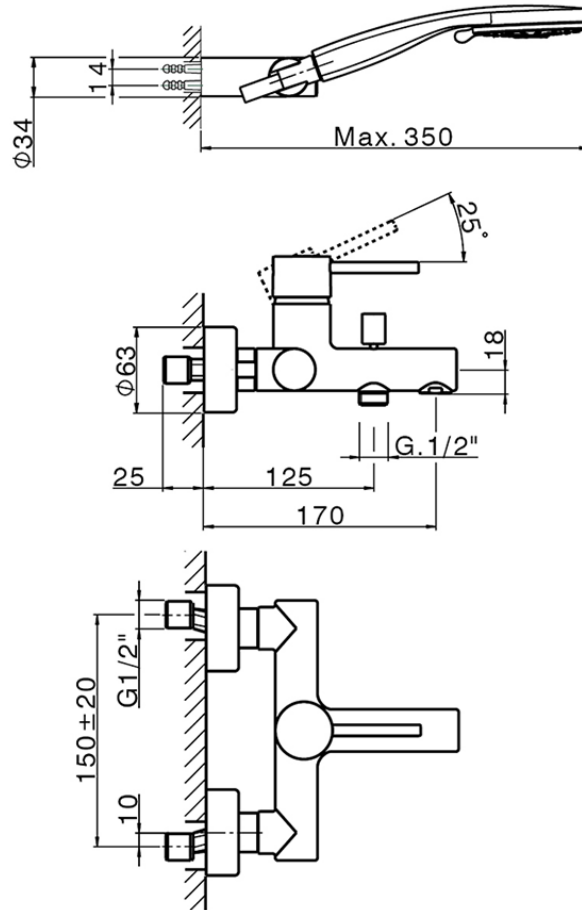

Single lever bath mixer, shower set NUOVA KIRUNA_K2000120

K2000120

<https://en.huberitalia.com/single-lever-bath-mixer-shower-set-nuova-kiruna-k2000120>

2026-04-05