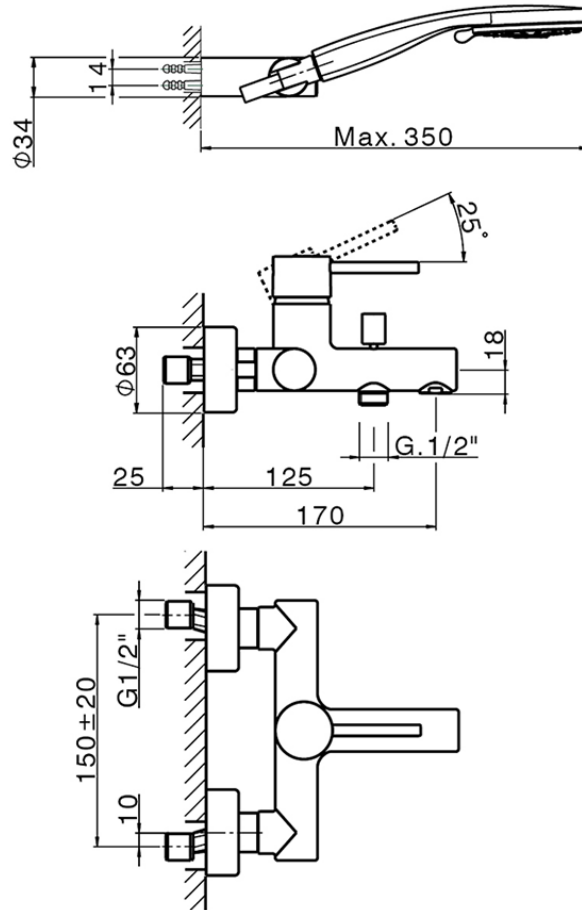

Single lever bath mixer, shower set NUOVA KIRUNA_K2000120

K2000120

<https://en.huberitalia.com/single-lever-bath-mixer-shower-set-nuova-kiruna-k2000120>

2026-06-10