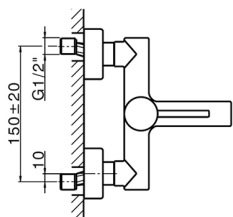

Single lever bath mixer, shower set NUOVA KIRUNA_K2000120

MODEL **K2000120**

Single lever bath mixer, shower set, wall mounted adjustable handshower bracket, 3 sprays handshower, 150 cm PVC Flexible Hose

AVAILABLE FINISHINGS

-  **21** 21 Chrome
-  **26** 26 Old Copper
-  **2F** 2F Brushed Nickel
-  **2W** 2W Brushed Gold
-  **40** 40 Matt Black
-  **4Q** 4Q Matt White

CHARACTERISTICS

Cartridge Spare Parts **ZZ95435000**

35 mm Cartridge

EcoStop

EcoStop feature limits water flow to approximately 50% of maximum output with one point of resistance on setting. Push slightly past the middle stop only when full water output is required. This will save water up to 50%.