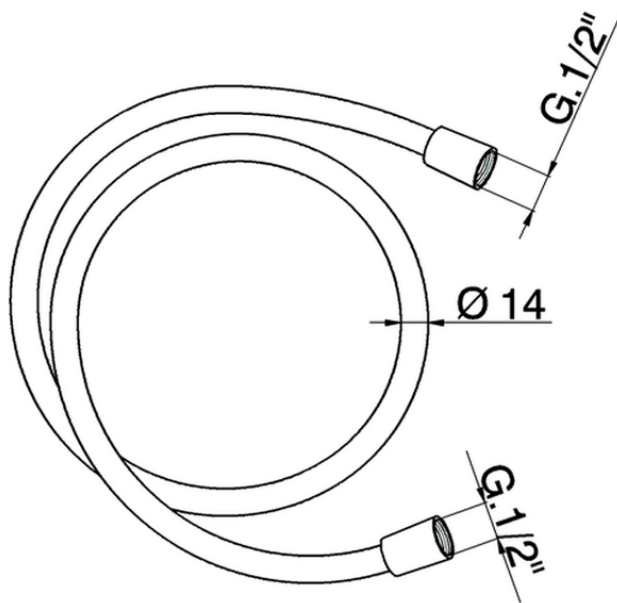

## 150 cm smooth SUPREME Flexible Hose SHOWER\_ZB009040

ZB009040

<https://en.huberitalia.com/150-cm-smooth-supreme-flexible-hose-shower-zb009040>

2024-12-22