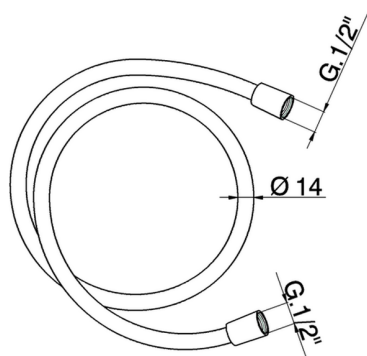

## 150 cm smooth SUPREME Flexible Hose SHOWER\_ZB009040

MODEL **ZB009040**

150 cm smooth SUPREME Flexible Hose