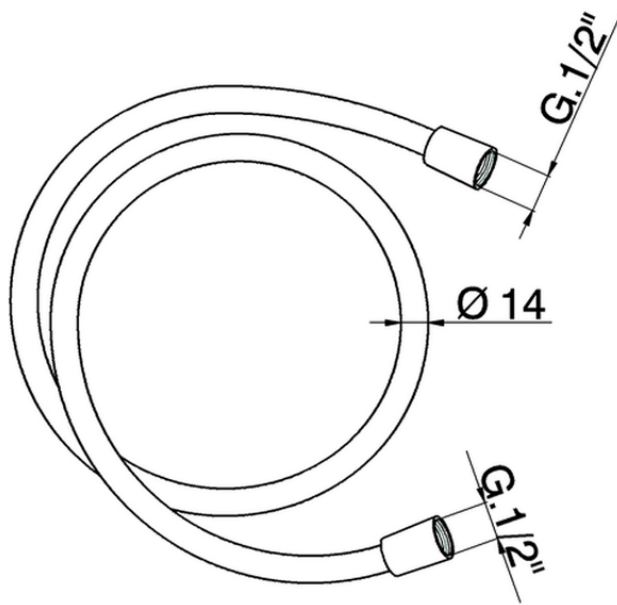

150 cm smooth SUPREME Flexible Hose SHOWER_ZB009040

ZB009040

<https://en.huberitalia.com/150-cm-smooth-supreme-flexible-hose-shower-zb009040>

2024-12-04