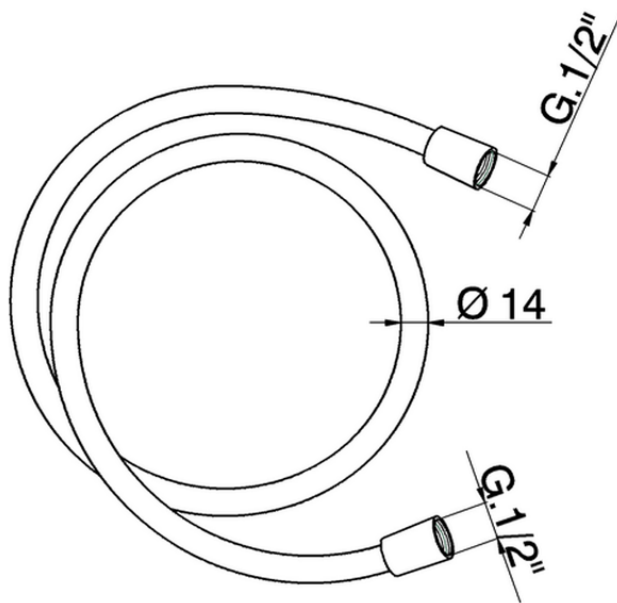

150 cm smooth SUPREME Flexible Hose SHOWER_ZB009040

ZB009040

<https://en.huberitalia.com/150-cm-smooth-supreme-flexible-hose-shower-zb009040>

2024-12-22