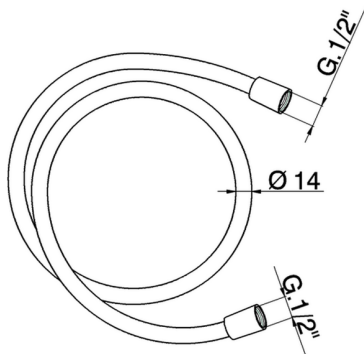

150 cm smooth SUPREME Flexible Hose SHOWER_ZB009040

MODEL **ZB009040**

150 cm smooth SUPREME Flexible Hose

AVAILABLE FINISHINGS

-  **21** 21 Chrome
-  **24** 24 Gold
-  **2B** 2B Polished Nickel
-  **2F** 2F Brushed Nickel
-  **40** 40 Matt Black
-  **4Q** 4Q Matt White
-  **26** 26 Old Copper
-  **2W** 2W Brushed Gold