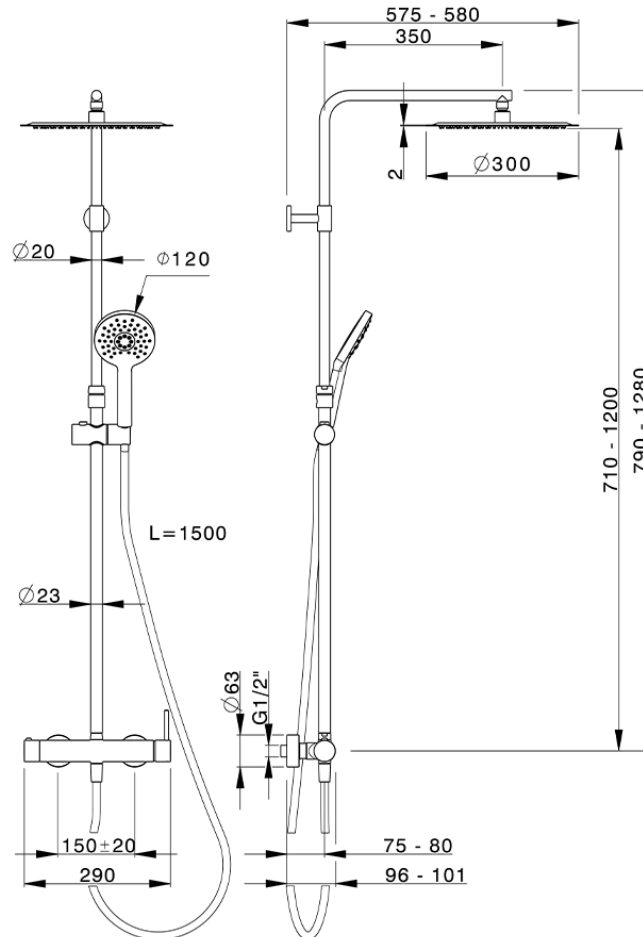

2-function single lever shower set NUOVA KIRUNA_K2004030

K2004030

<https://en.huberitalia.com/2-function-single-lever-shower-set-nuova-kiruna-k2004030>

2024-12-19