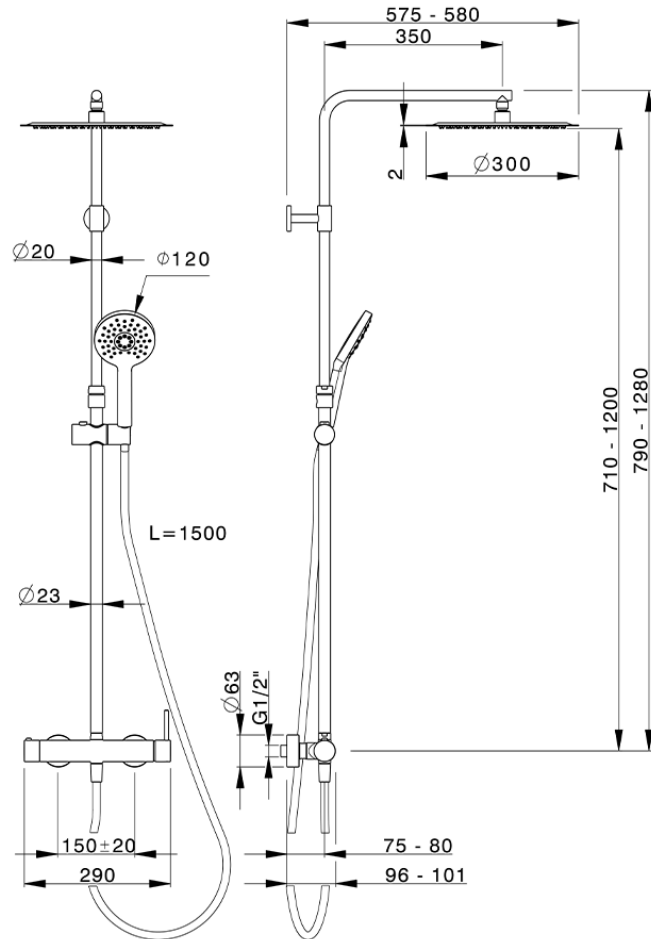

## 2-function single lever shower set NUOVA KIRUNA\_K2004030

K2004030

<https://en.huberitalia.com/2-function-single-lever-shower-set-nuova-kiruna-k2004030>

2024-12-18