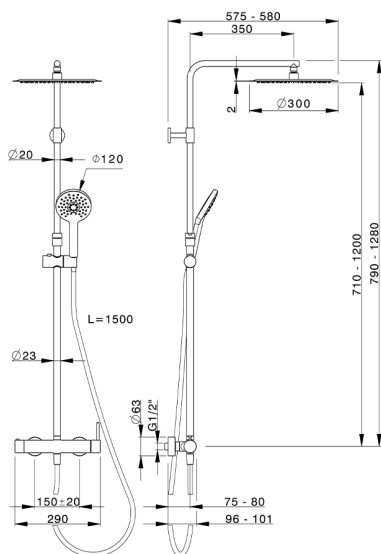

## 2-function single lever shower set NUOVA KIRUNA\_K2004030

MODEL **K2004030**

2-function single lever shower set, 2-outlet devia stop, adjustable riser column, sliding shower bracket, 120 mm ABS 3 sprays handshower, 300 mm round showerhead 2 mm thick INOX, 150 cm smooth SILVERFLEX Flexible Hose

### CHARACTERISTICS

Cartridge Spare Parts **ZZ95435000**

**35 mm Cartridge**

### EcoStop

EcoStop feature limits water flow to approximately 50% of maximum output with one point of resistance on setting. Push slightly past the middle stop only when full water output is required. This will save water up to 50%.

### DeviaStop

The Huber Devia Stop technology allows to adjust the water flow and to direct it to the selected output point (overhead soaker, hand shower, etc).

2024-12-18