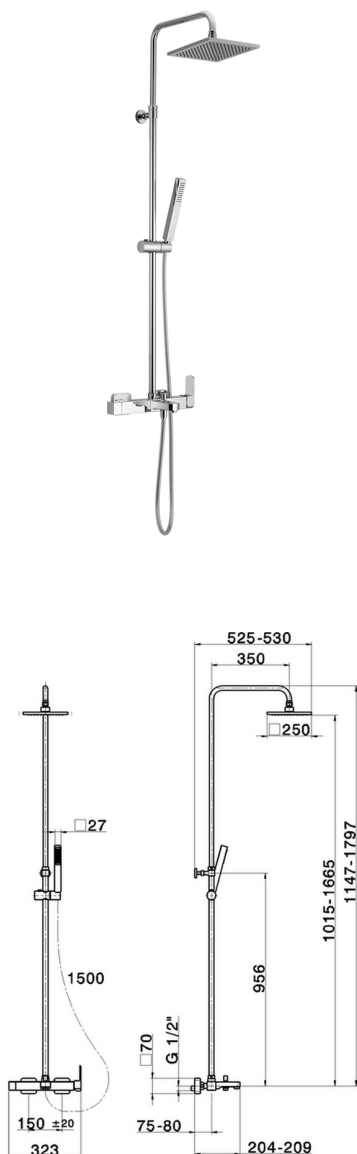

3-function single lever bath set DADO_DD004121

MODEL **DD004121**

3-function single lever bath set, 2-outlet diverter, adjustable riser column, sliding shower bracket, ABS 27x27mm one spray minimalist square handshower, 250x250 mm Brass square showerhead 8 mm thick, 150 cm smooth SILVERFLEX Flexible Hose

AVAILABLE FINISHINGS

CHARACTERISTICS

Cartridge Spare Parts **ZZ95409000**

35 mm Cartridge

EcoStop

EcoStop feature limits water flow to approximately 50% of maximum output with one point of resistance on setting. Push slightly past the middle stop only when full water output is required. This will save water up to 50%.

DeviaStop

The Huber Devia Stop technology allows to adjust the water flow and to direct it to the selected output point (overhead soaker, hand shower, etc).

2026-04-06