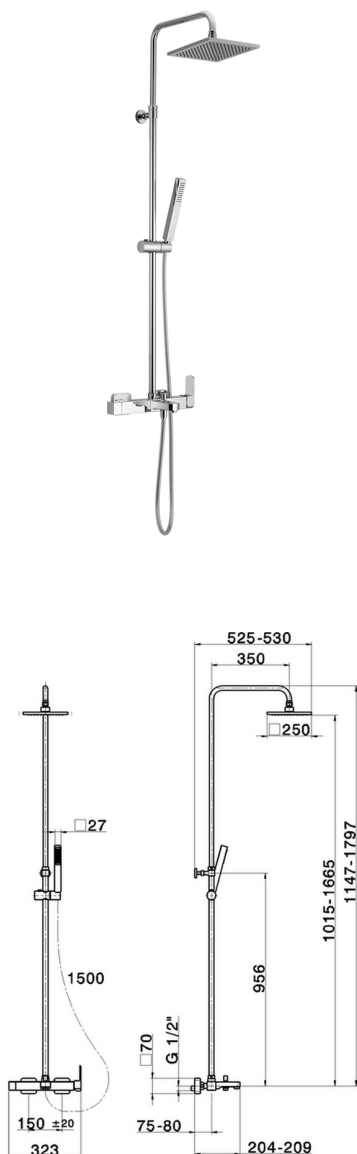

3-function single lever bath set DADO_DD004121

MODEL **DD004121**

3-function single lever bath set, 2-outlet diverter, adjustable riser column, sliding shower bracket, ABS 27x27mm one spray minimalist square handshower, 250x250 mm Brass square showerhead 8 mm thick, 150 cm smooth SILVERFLEX Flexible Hose

AVAILABLE FINISHINGS

CHARACTERISTICS

Cartridge Spare Parts **ZZ95409000**

35 mm Cartridge

EcoStop

EcoStop feature limits water flow to approximately 50% of maximum output with one point of resistance on setting. Push slightly past the middle stop only when full water output is required. This will save water up to 50%.

DeviaStop

The Huber Devia Stop technology allows to adjust the water flow and to direct it to the selected output point (overhead soaker, hand shower, etc).

2026-05-16