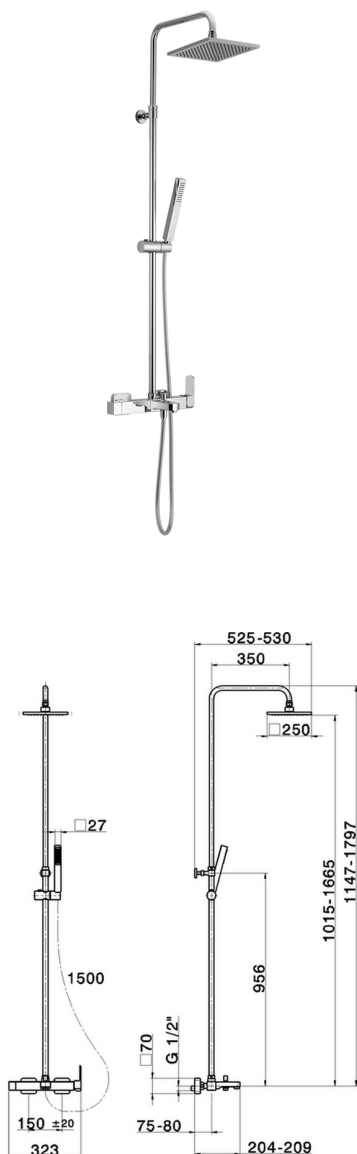

## 3-function single lever bath set DADO\_DD004121

MODEL **DD004121**

3-function single lever bath set, 2-outlet diverter, adjustable riser column, sliding shower bracket, ABS 27x27mm one spray minimalist square handshower, 250x250 mm Brass square showerhead 8 mm thick, 150 cm smooth SILVERFLEX Flexible Hose

AVAILABLE FINISHINGS

CHARACTERISTICS

Cartridge Spare Parts **ZZ95409000**

**35 mm Cartridge**

### EcoStop

EcoStop feature limits water flow to approximately 50% of maximum output with one point of resistance on setting. Push slightly past the middle stop only when full water output is required. This will save water up to 50%.

### DeviaStop

The Huber Devia Stop technology allows to adjust the water flow and to direct it to the selected output point (overhead soaker, hand shower, etc).

2026-06-06