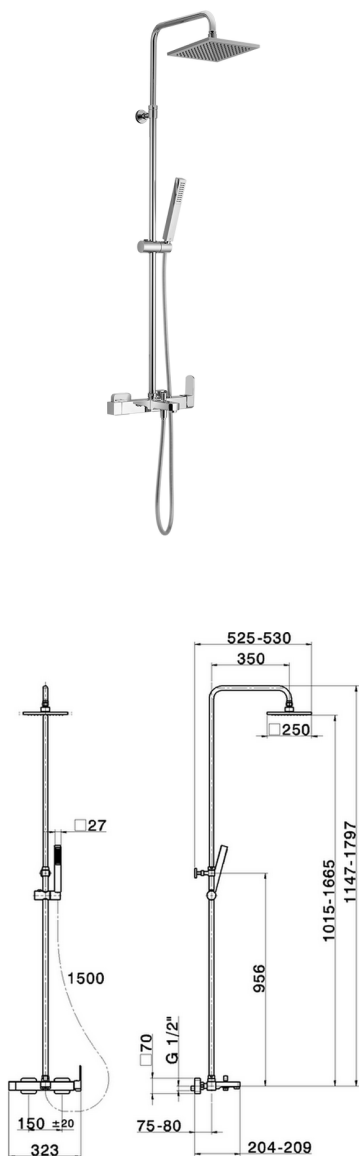

3-function single lever bath set DADO_DD004121

MODEL **DD004121**

3-function single lever bath set, 2-outlet diverter, adjustable riser column, sliding shower bracket, ABS 27x27mm one spray minimalist square handshower, 250x250 mm Brass square showerhead 8 mm thick, 150 cm smooth SILVERFLEX Flexible Hose

AVAILABLE FINISHINGS

CHARACTERISTICS

Cartridge Spare Parts **ZZ95409000**

35 mm Cartridge

EcoStop

EcoStop feature limits water flow to approximately 50% of maximum output with one point of resistance on setting. Push slightly past the middle stop only when full water output is required. This will save water up to 50%.

DeviaStop

The Huber Devia Stop technology allows to adjust the water flow and to direct it to the selected output point (overhead soaker, hand shower, etc).

2026-04-12