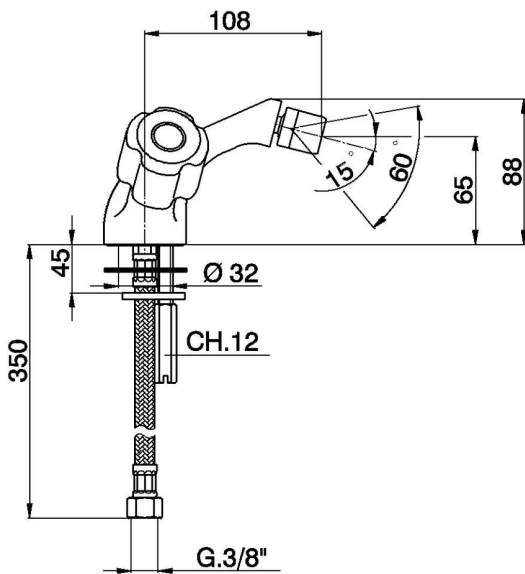

Bidet mixer EVA_EV000560

MODEL **EV000560**

Bidet mixer, without automatic pop-up waste, G.3/8" stainless steel flexible hose, without handles

AVAILABLE FINISHINGS

CHARACTERISTICS

2025-04-18