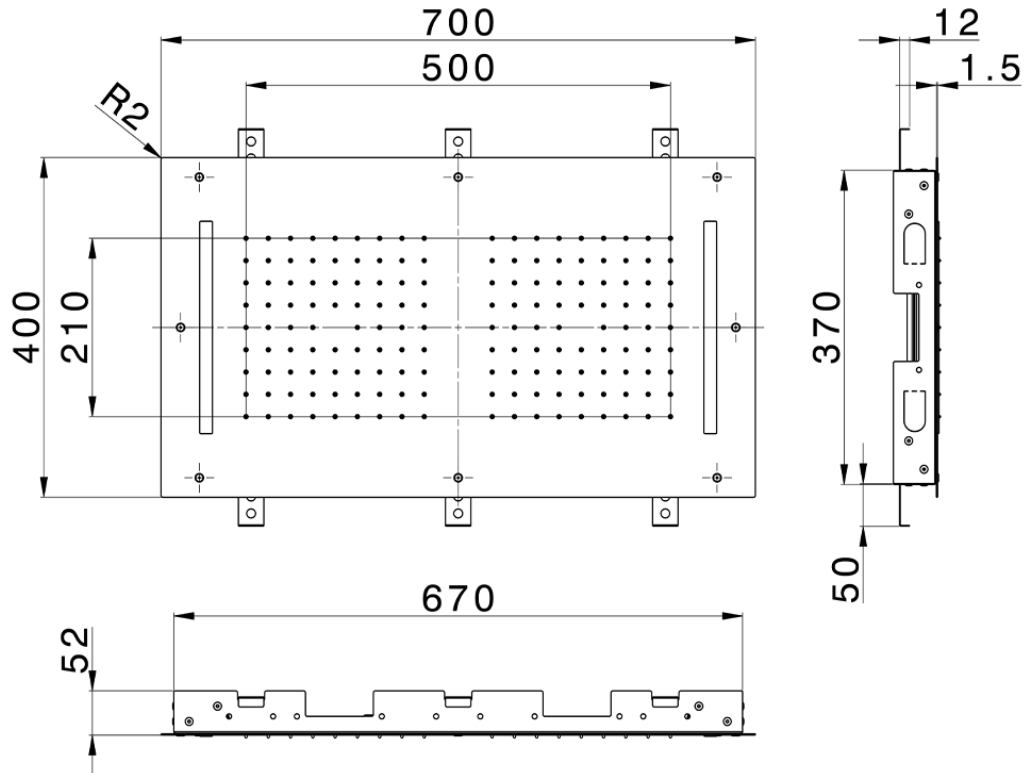

700x400 mm Chromotherapy Ceiling showerhead ZEN_ZS1C0115

ZS1C0115

<https://en.huberitalia.com/700x400-mm-chromotherapy-ceiling-showerhead-zen-zs1c0115>

2024-12-19