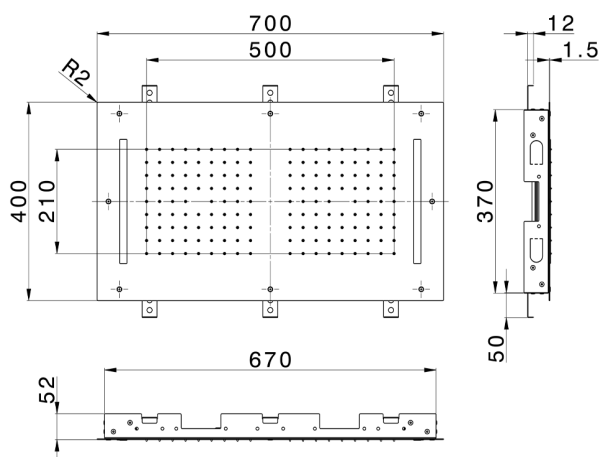

700x400 mm Chromotherapy Ceiling showerhead ZEN_ZS1C0115

MODEL **ZS1C0115**

700x400 mm Chromotherapy Ceiling showerhead, 2 rain, chromotherapy functions, built-in control included, Stainless Steel AISI 304

AVAILABLE FINISHINGS

- **40** 40 Matt Black
- **4Q** 4Q Matt White
- **5G** 5G Rose Gold
- **D1** D1 Brushed Inox
- **D2** D2 Polished Inox

CHARACTERISTICS

2024-12-19